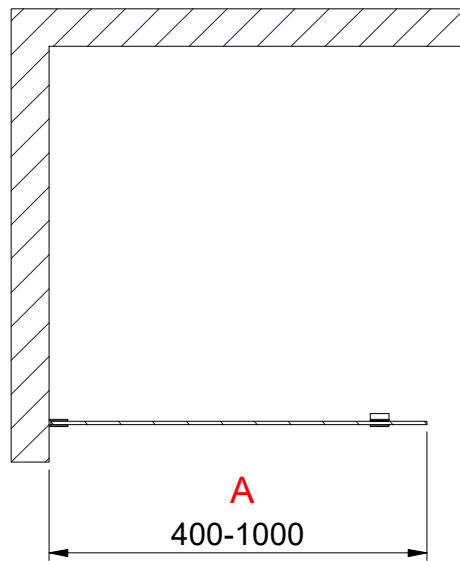

A-A (1 : 20)

Description
ARC 20 Original Plus Left

Designed by
ROGE
Date
2021-05-20

Drawing no
29105.01
Revision
C