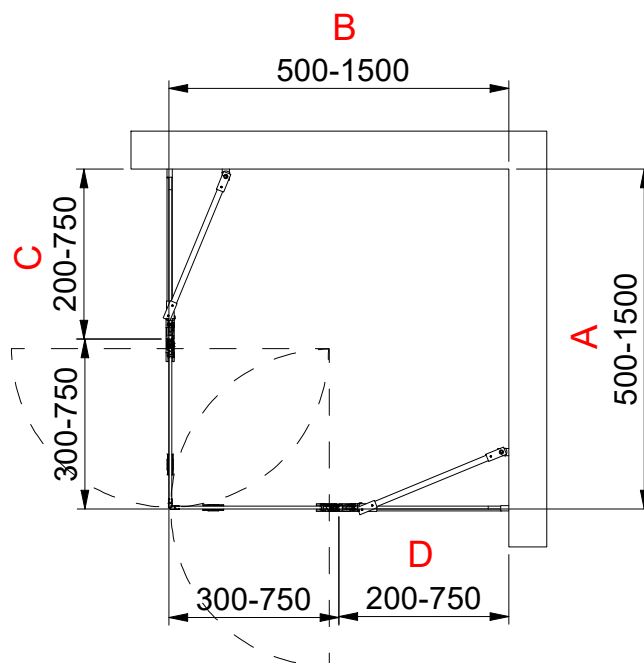

(1 : 20)

Description
ARC 16 Frame

Designed by
ROGE
Date
2021-05-20

Drawing no
30246.01
Revision
A