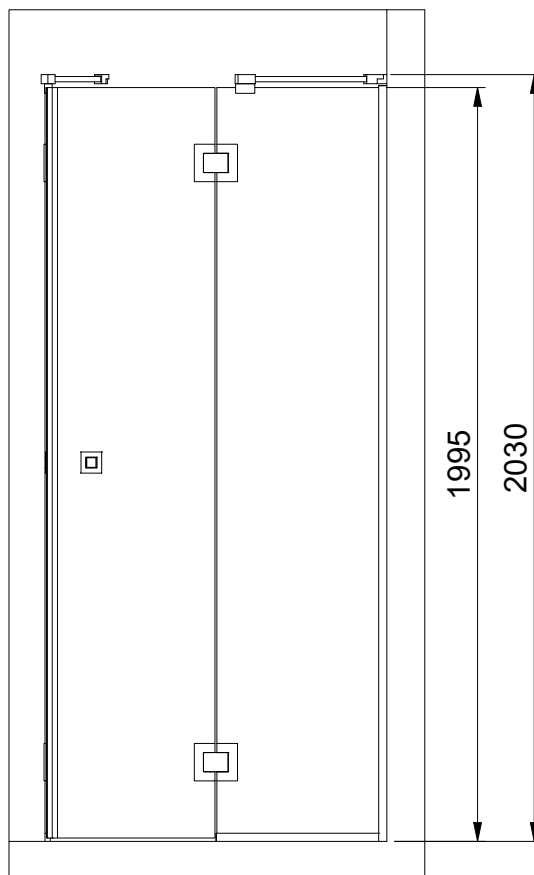

(1 : 20)

Description
ARC 16 Frame

Designed by
ROGE
Date
2021-05-20

Drawing no
30246.01
Revision
A