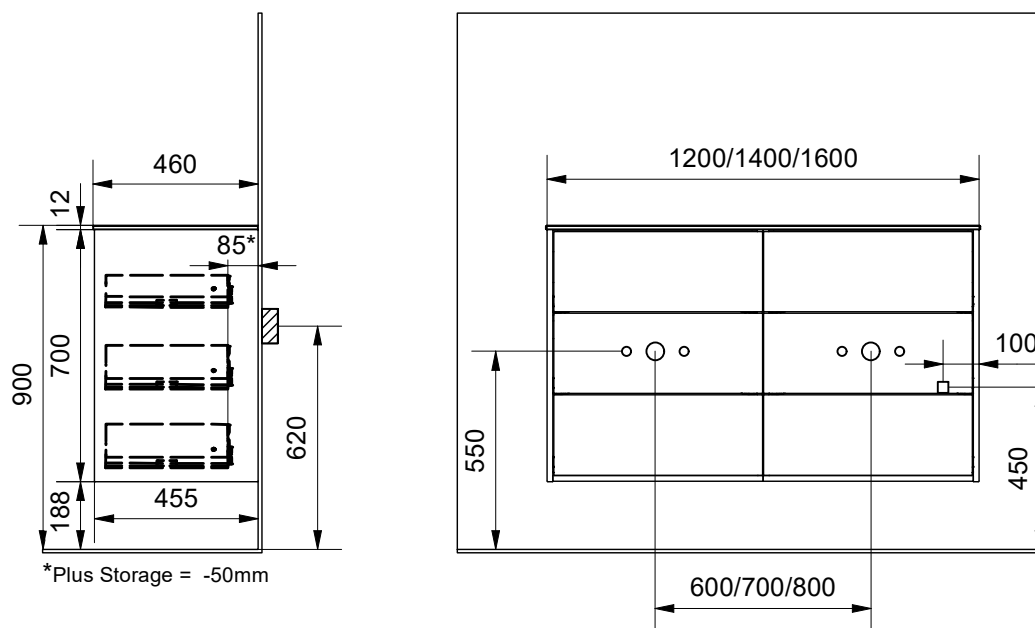

Wave

○ = Water outlet

□ = Electric wire

CREATION DATE:
2026-02-09

INR

©INR Försäljning Sverige AB