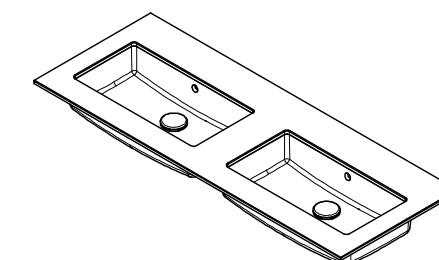

## INSTALLATION/GENERAL DIMENSIONS

Terra 120D 140D 160D

3D VIEW:

Shape

Smooth

Flow

Wave