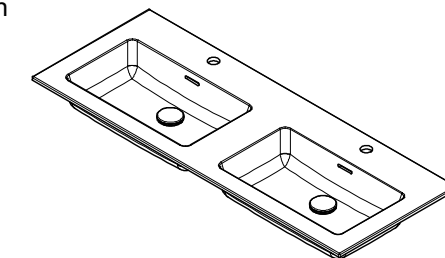

## INSTALLATION/GENERAL DIMENSIONS

Terra 120D 140D 160D

3D VIEW:

Shape

Smooth

Flow

Wave