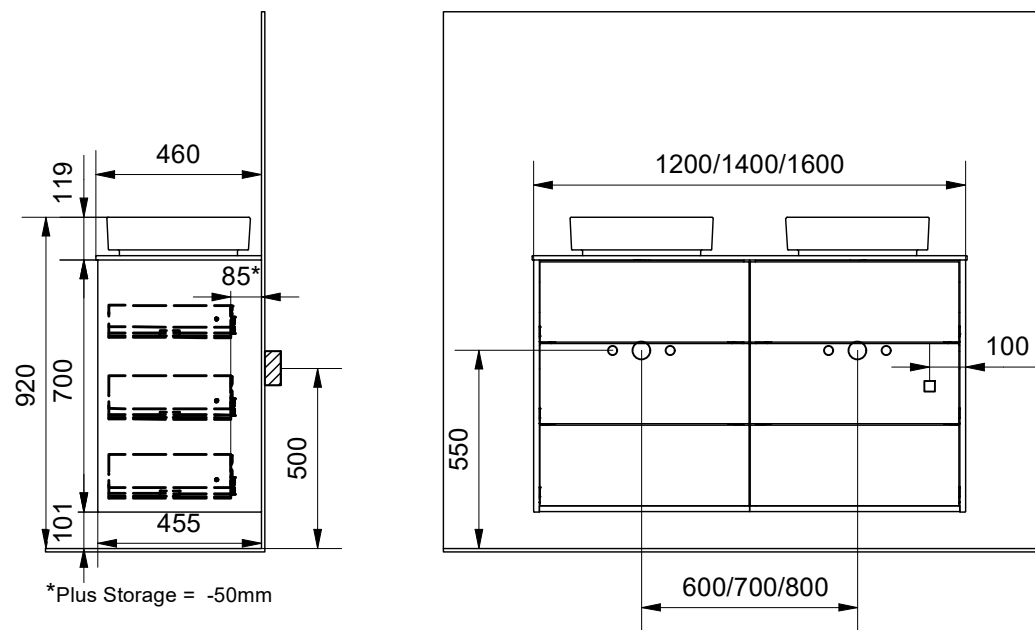

# Shape

## INSTALLATION/GENERAL DIMENSIONS

Terra 120D 140D 160D

3D VIEW:

Shape

Smooth

Flow

Wave