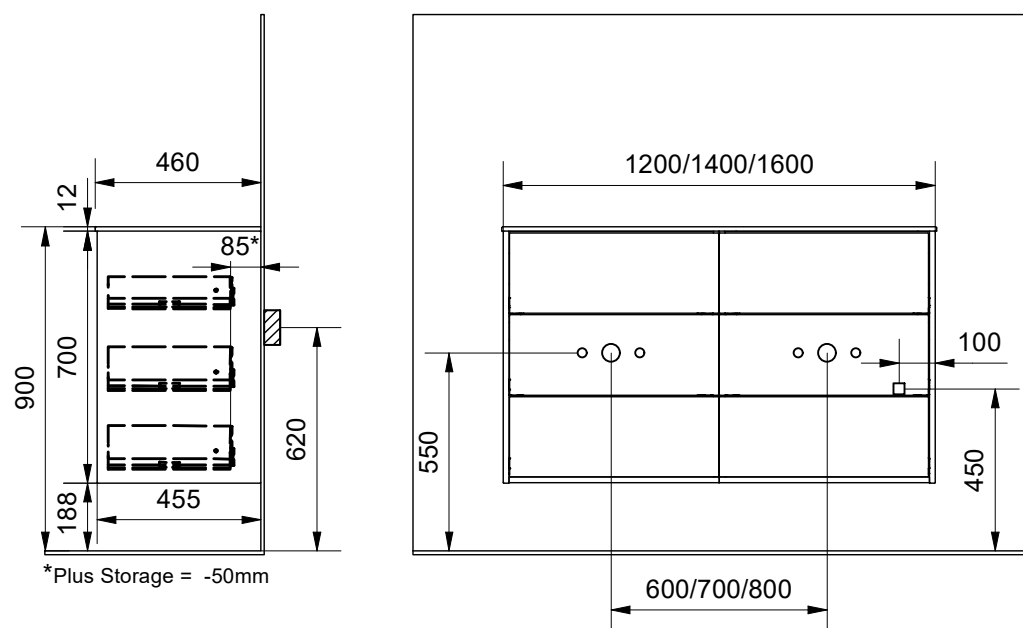

Shape

Flow

INSTALLATION/GENERAL DIMENSIONS

Terra 120D 140D 160D

3D VIEW:

Shape

Smooth

Flow

Wave

Smooth

Wave

○ = Water outlet

□ = Electric wire

CREATION DATE:
2026-02-09

INR

©INR Försäljning Sverige AB