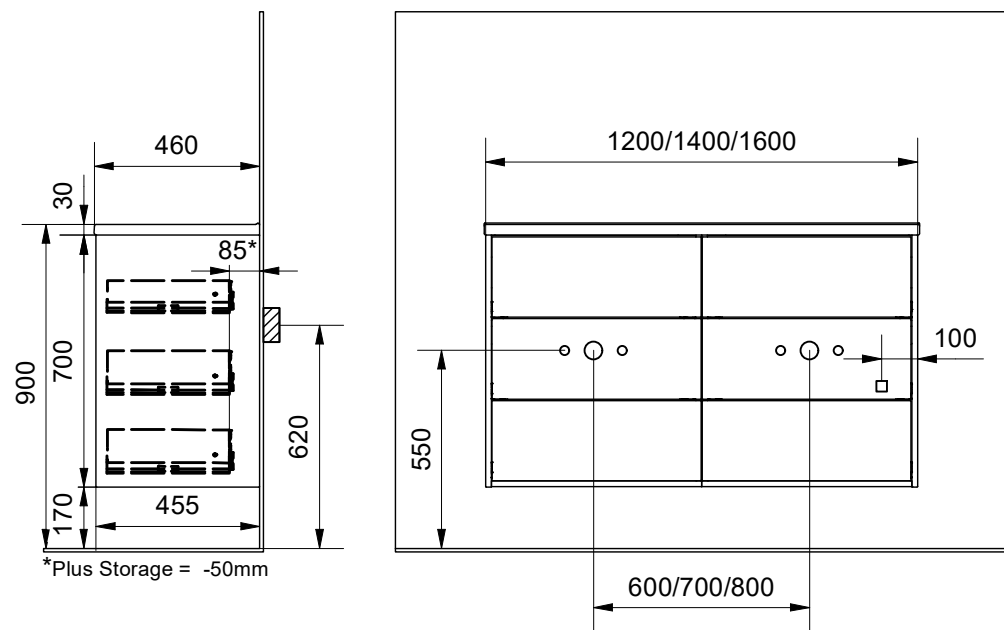

# Shape

## INSTALLATION/GENERAL DIMENSIONS

Terra 120D 140D 160D

3D VIEW:

Shape

Smooth

Flow

Wave