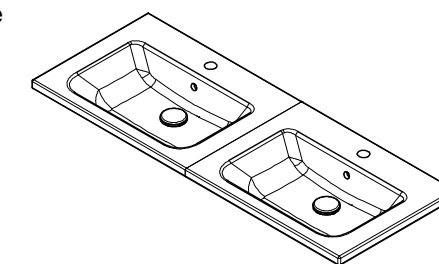

## INSTALLATION/GENERAL DIMENSIONS

Terra 120D 140D 160D

3D VIEW:

Shape

Smooth

Flow

Wave