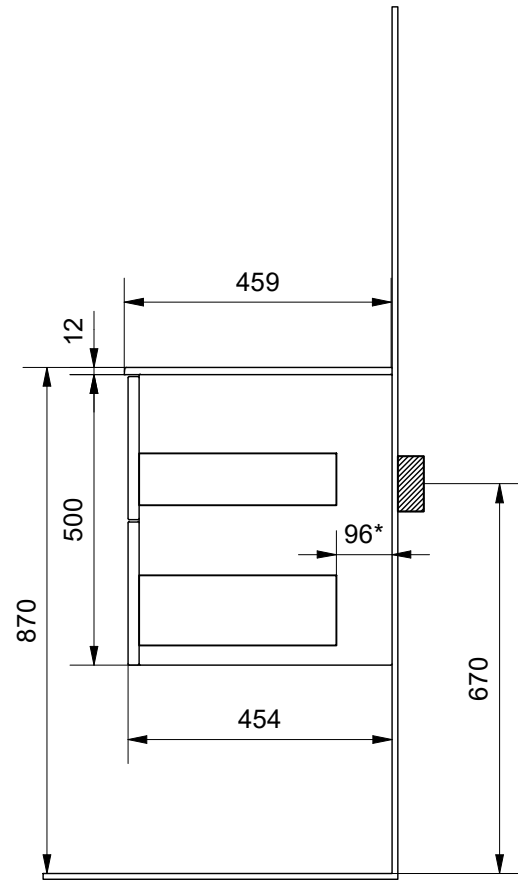

# SMOOTH

\*Plus Storage = -40mm

## INSTALLATION/GENERAL DIMENSIONS

Core 120D 140D 160D

3D VIEW:

Smooth

Flow

# FLOW

\*Plus Storage = -40mm

○ = Water outlet

□ = Electric wire

CREATION DATE:  
2025-03-28

**INR**

©INR Försäljning Sverige AB