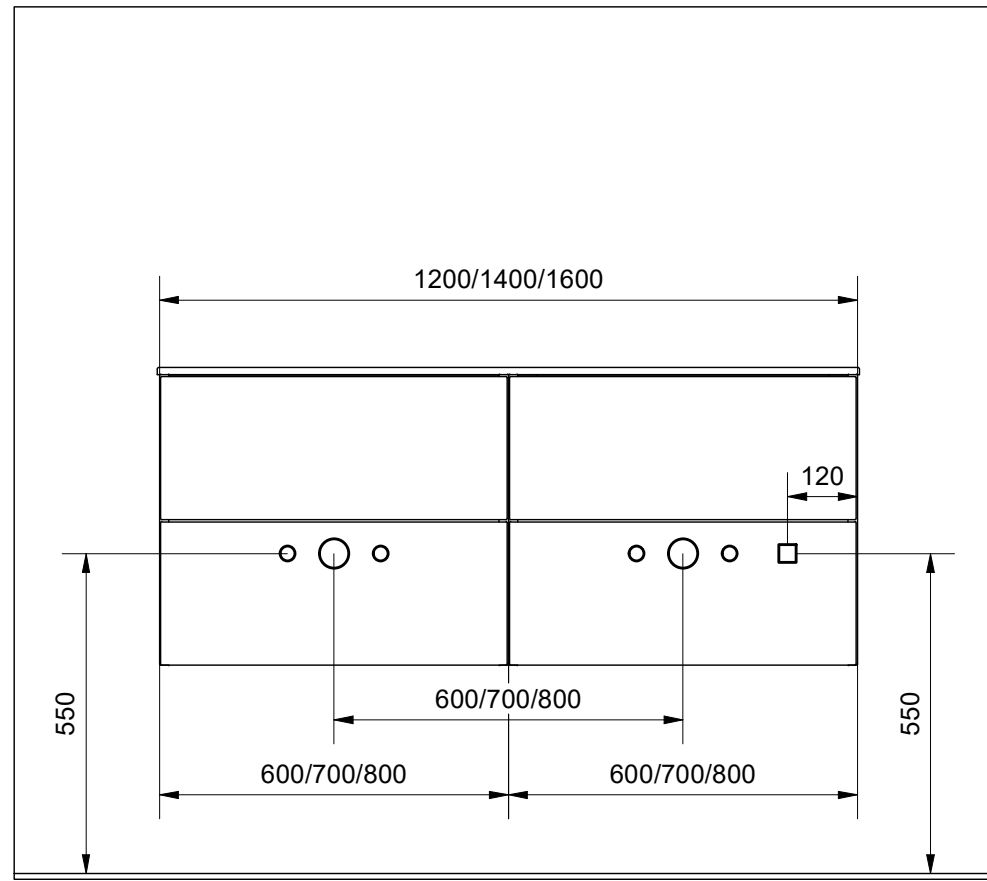

# SMOOTH

\*Plus Storage = -40mm

## INSTALLATION/GENERAL DIMENSIONS

Core 120D 140D 160D

3D VIEW:

Smooth

Flow

# FLOW

\*Plus Storage = -40mm

○ = Water outlet

□ = Electric wire

CREATION DATE:  
2025-03-28

**INR**

©INR Försäljning Sverige AB