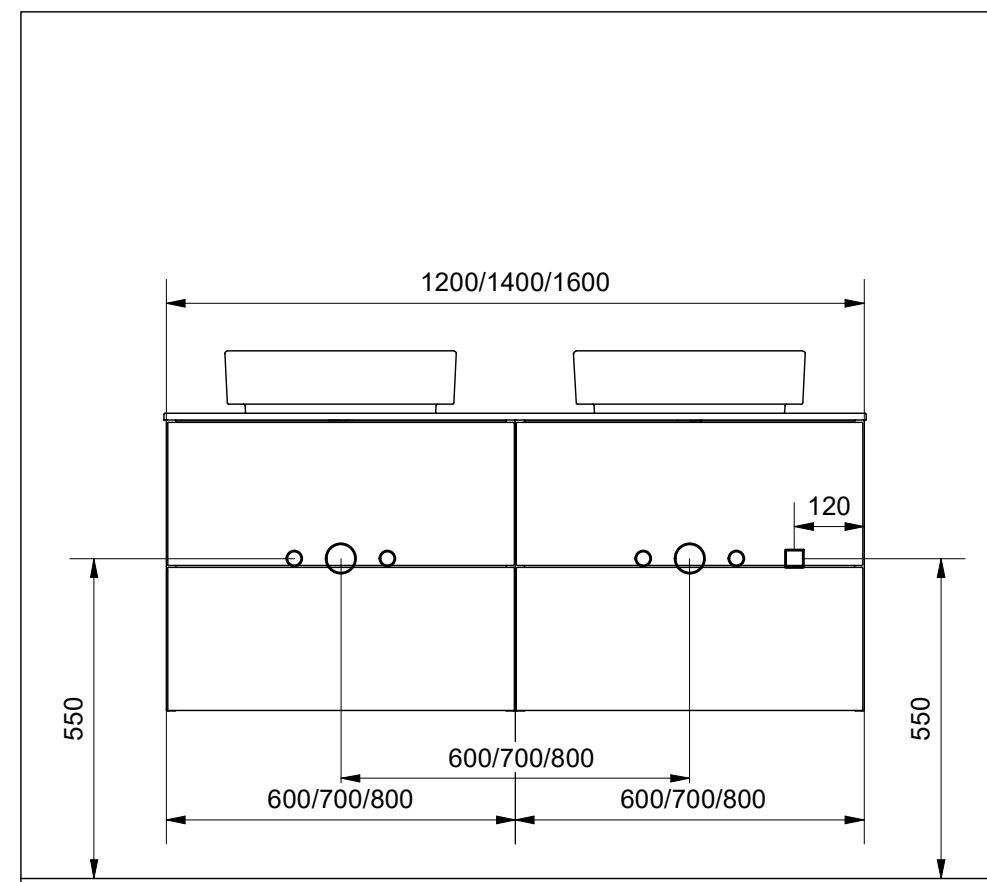

# SMOOTH

\*Plus Storage = -40mm

## INSTALLATION/GENERAL DIMENSIONS

Core 120D 140D 160D

3D VIEW:

Smooth

Flow

# FLOW

\*Plus Storage = -40mm

○ = Water outlet

□ = Electric wire

CREATION DATE:  
2025-03-28

**INR**

©INR Försäljning Sverige AB