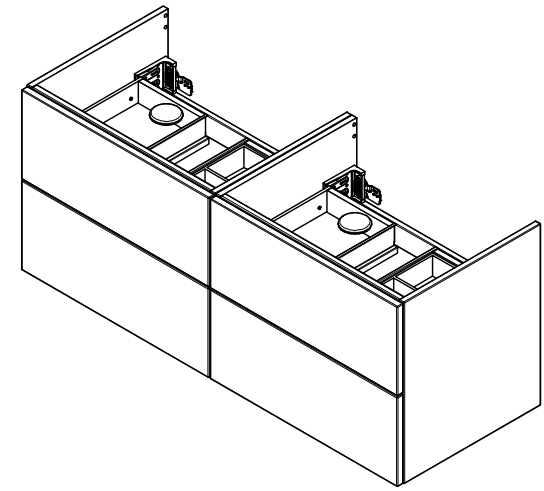

# SMOOTH

\*Plus Storage = -40mm

## INSTALLATION/GENERAL DIMENSIONS

Core 120D 140D 160D

3D VIEW:

Smooth

Flow