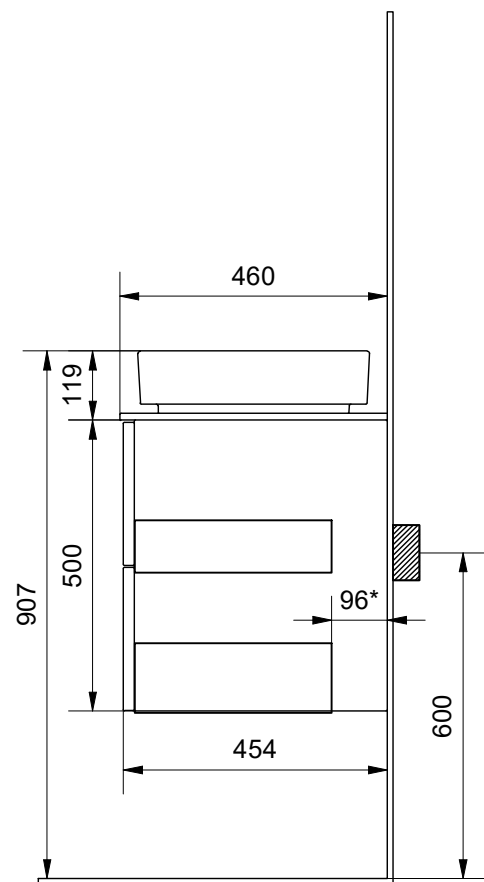

# SMOOTH

\*Plus Storage = -40mm

## INSTALLATION/GENERAL DIMENSIONS

Core 120D 140D 160D

3D VIEW:

Smooth

Flow

# FLOW

\*Plus Storage = -40mm

○ = Water outlet

□ = Electric wire

CREATION DATE:  
2025-03-28

**INR**

©INR Försäljning Sverige AB