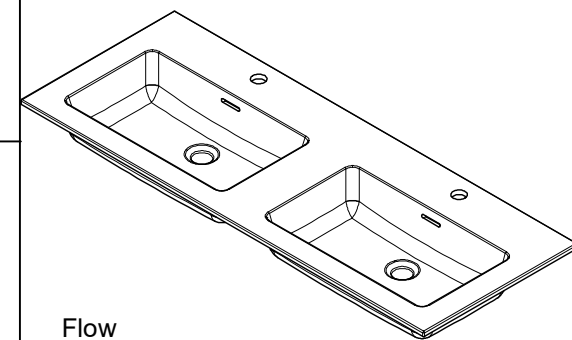

# SMOOTH

\*Plus Storage = -40mm

## INSTALLATION/GENERAL DIMENSIONS

Core 120D 140D 160D

3D VIEW:

Smooth

Flow