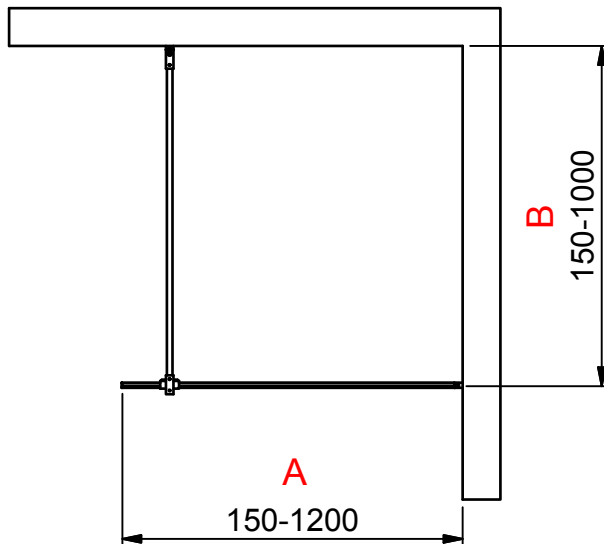

(1 : 20)

Description
TRAC Model 20 Right

Designed by
MSN
Date
2016-06-09

Drawing no
23002.01
Revision
B