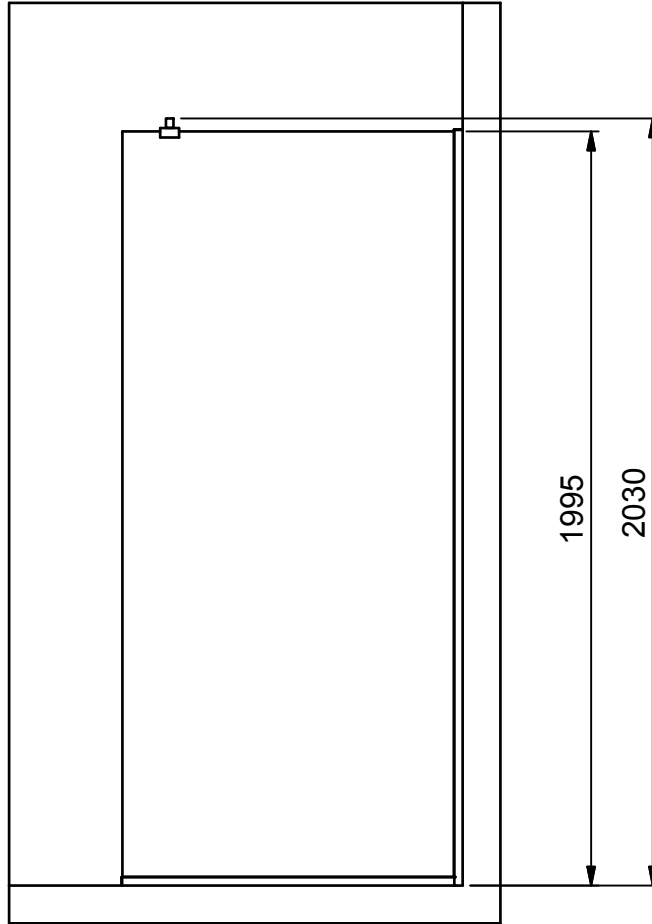

(1 : 20)

Description
TRAC Model 20 Right

Designed by
MSN
Date
2016-06-09

Drawing no
23002.01
Revision
B