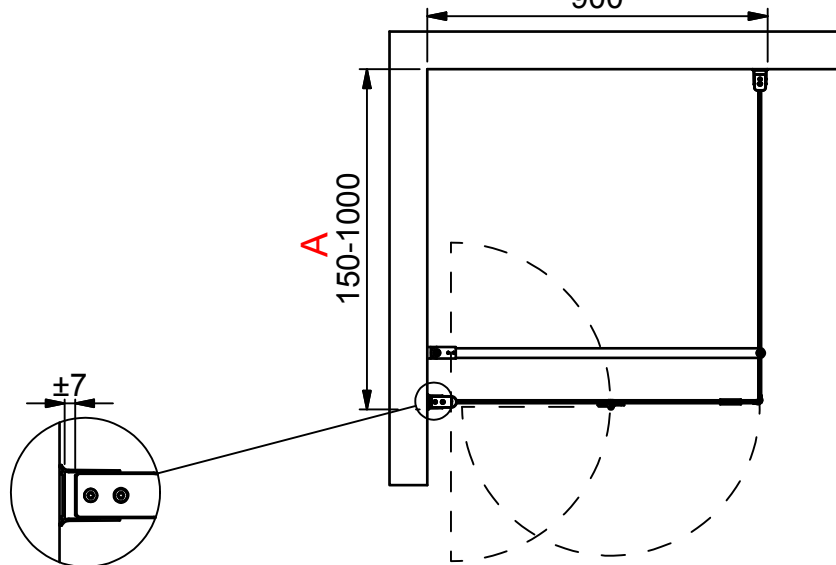

(1 : 20)

B
600
700
800
900

Description
SYNC Model 13 Left

Designed by
MSN
Date
2015-10-12

Drawing no
23075.01
Revision
A