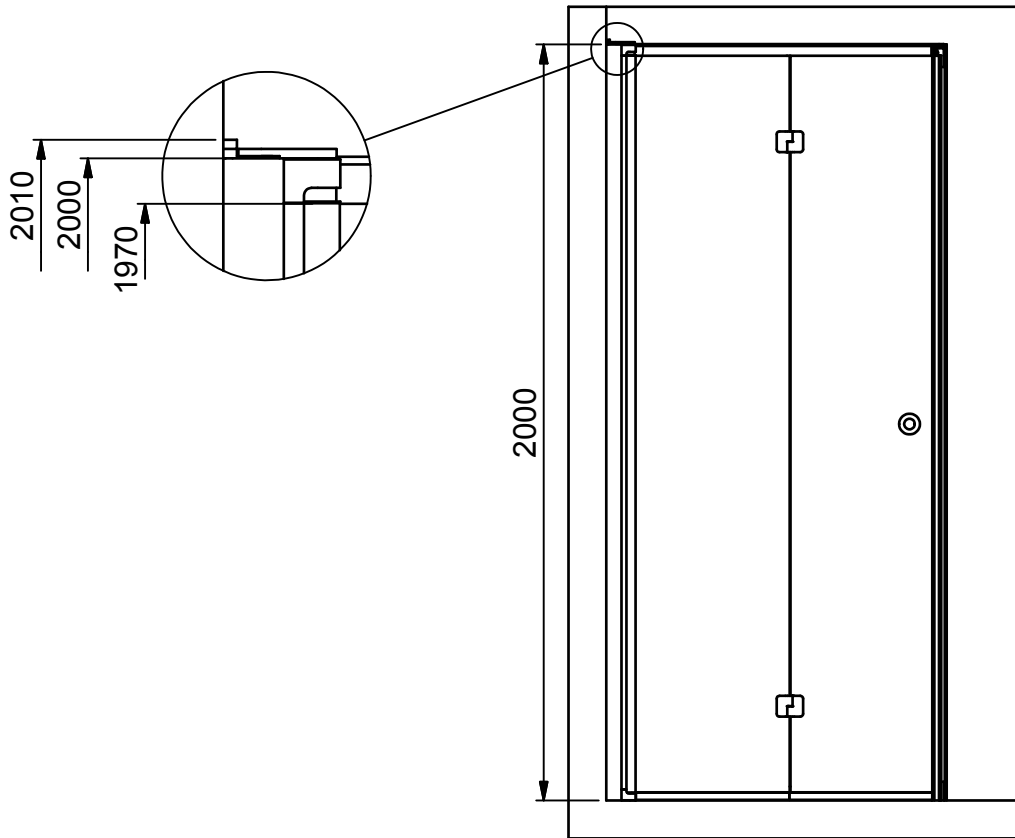

(1 : 20)

B
600
700
800
900

Description
SYNC Model 13 Left

Designed by
MSN
Date
2015-10-12

Drawing no
23075.01
Revision
A