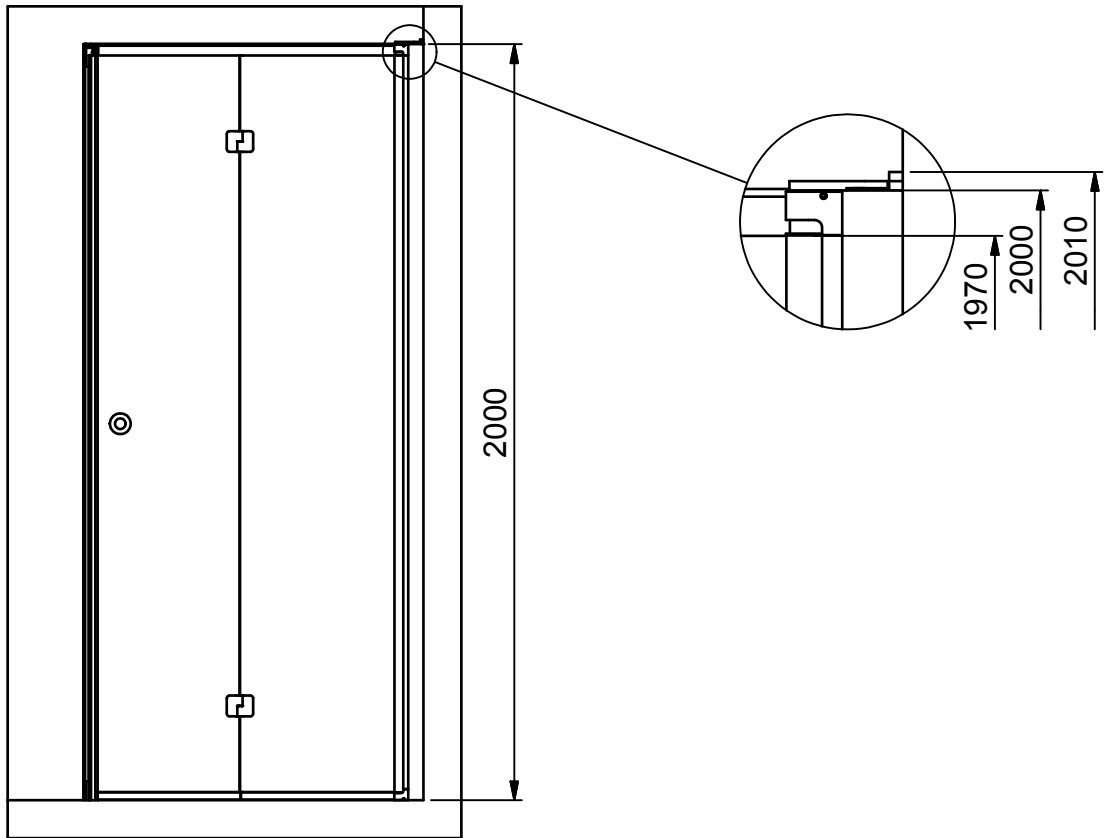

(1 : 20)

B
600
700
800
900

Description

SYNC Model 13 Right

Designed by

MSN

Date

2015-10-12

Drawing no

23076.01

Revision

A