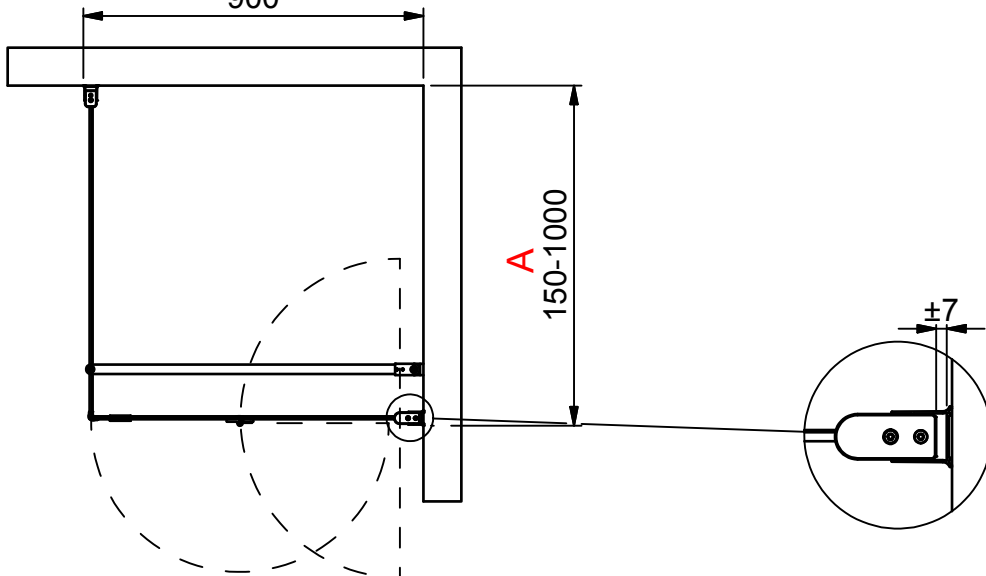

(1 : 20)

B
600
700
800
900

Description

SYNC Model 13 Right

Designed by

MSN

Date

2015-10-12

Drawing no

23076.01

Revision

A