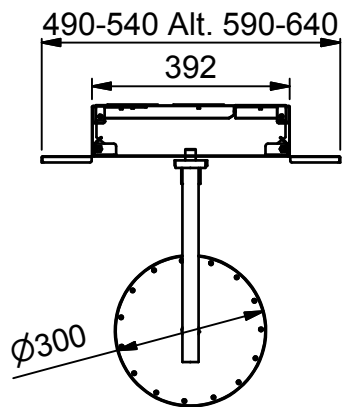

(1 : 15)

Description

INR FRONT, Rund takdusch

Designed by

MSN

Date

2014-01-07

Drawing no