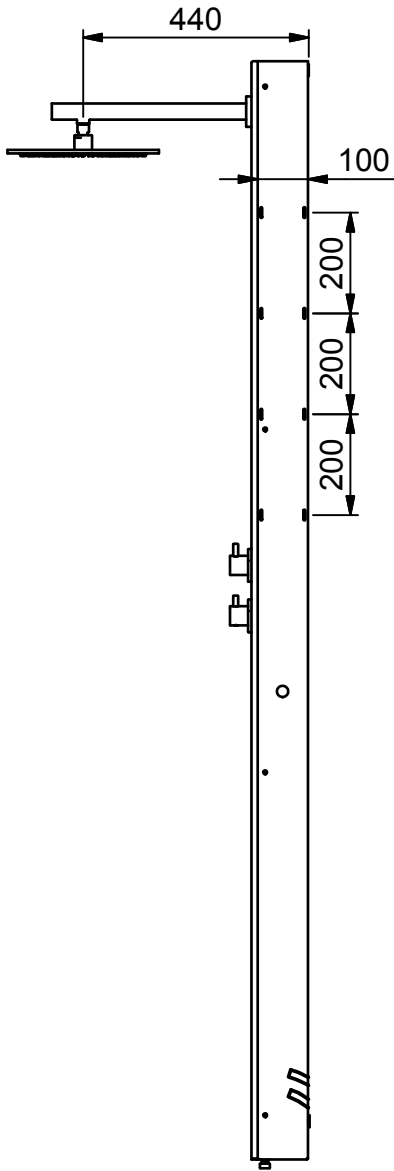

(1 : 15)

Description

INR FRONT, Rund takdusch

Designed by

MSN

Date

2014-01-07

Drawing no