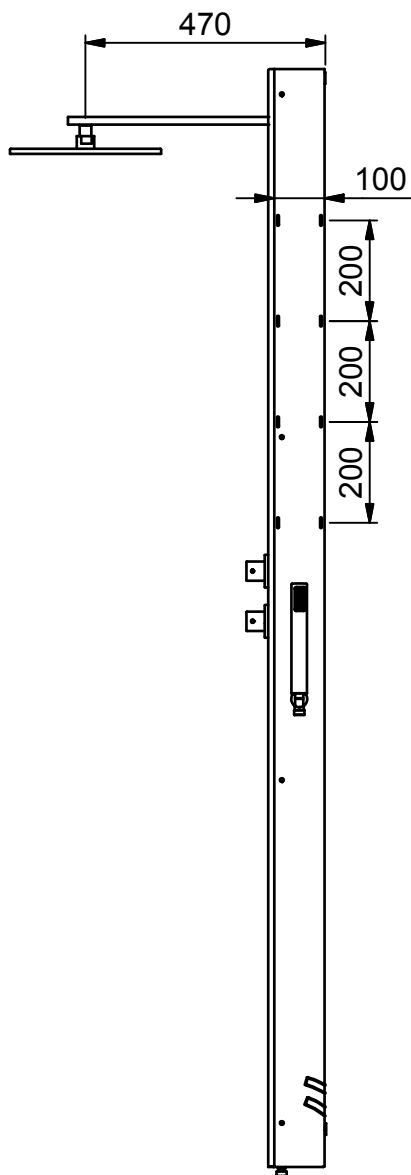

( 1 : 15 )

Description

**INR** FRONT, Kvadratisk takdusch

Designed by

MSN

Date

2014-01-07

Drawing no