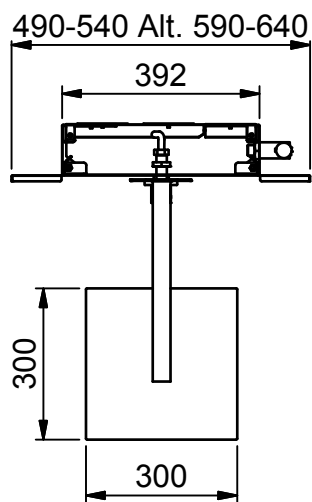

( 1 : 15 )

Description

**INR** FRONT, Kvadratisk takdusch

Designed by

MSN

Date

2014-01-07

Drawing no