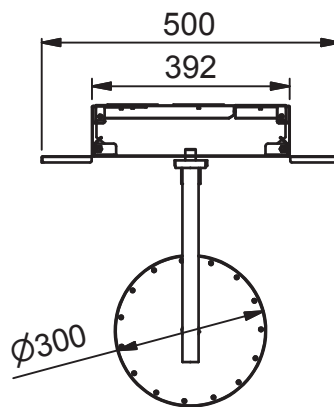

(1 : 15)

Description

INR FRONT GLAS, Rund takdusch

Designed by

MSN

Drawing no

Date

2014-01-07