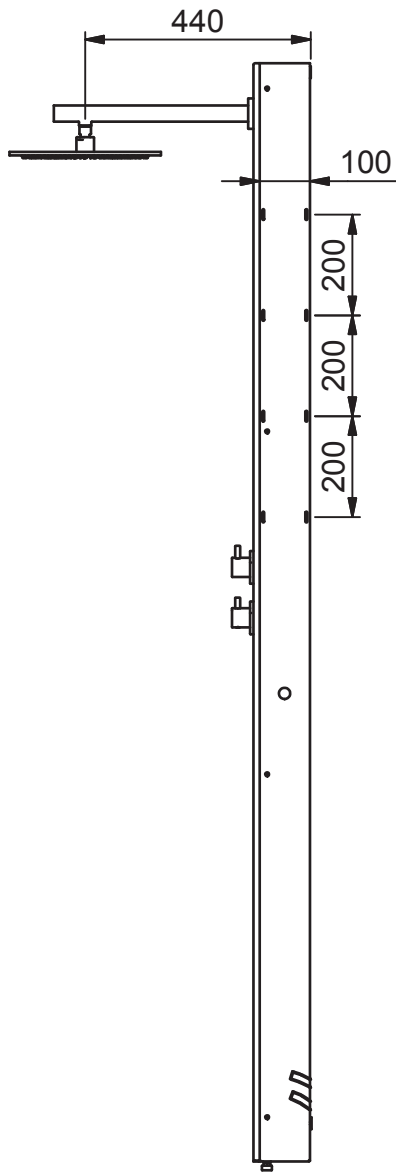

(1 : 15)

Description

INR FRONT GLAS, Rund takdusch

Designed by

MSN

Drawing no

Date

2014-01-07