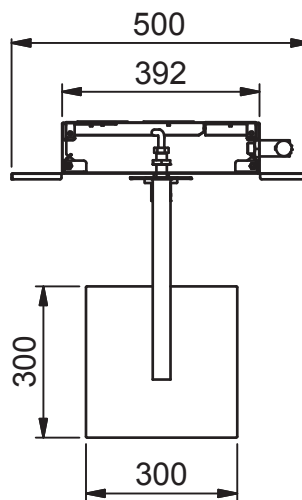

(1 : 15)

Description

INR FRONT GLAS, Kvadratisk takdusch

Designed by

MSN

Drawing no

Date

2014-01-07