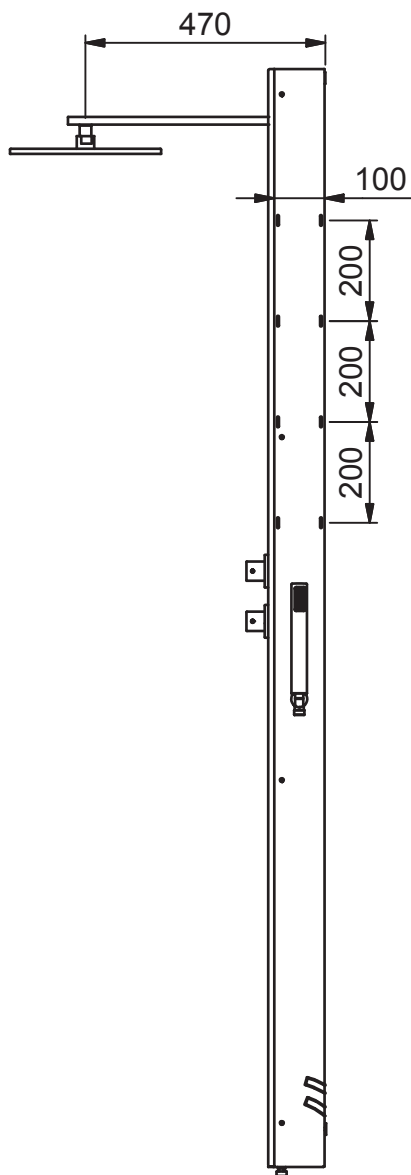

(1 : 15)

Description

INR FRONT GLAS, Kvadratisk takdusch

Designed by

MSN

Drawing no

Date

2014-01-07