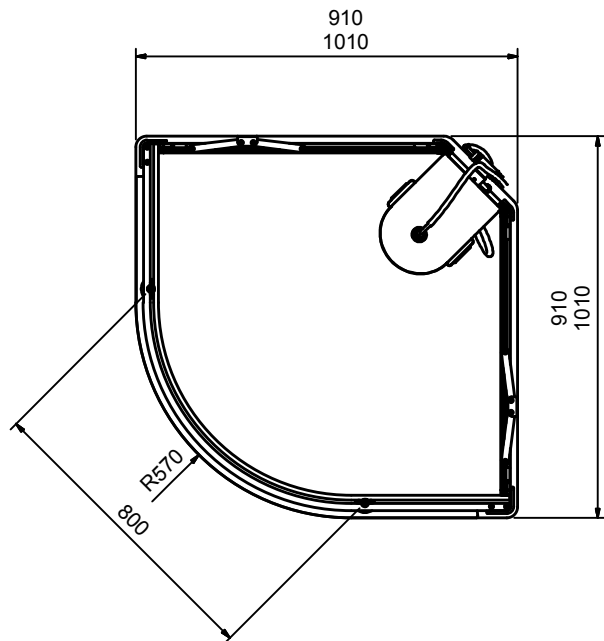

Designed by MAG	Checked by	Approved by	Appr. Date	General tolerance	Weight N/A	Projection 	Scale 1 : 20
ICONIC NORDIC ROOMS INR			Title/Name		BRIC 4		Sheet size A4
			Drawing no./Article no		Rev.		Sheet
			13507-01C		1		1 / 1