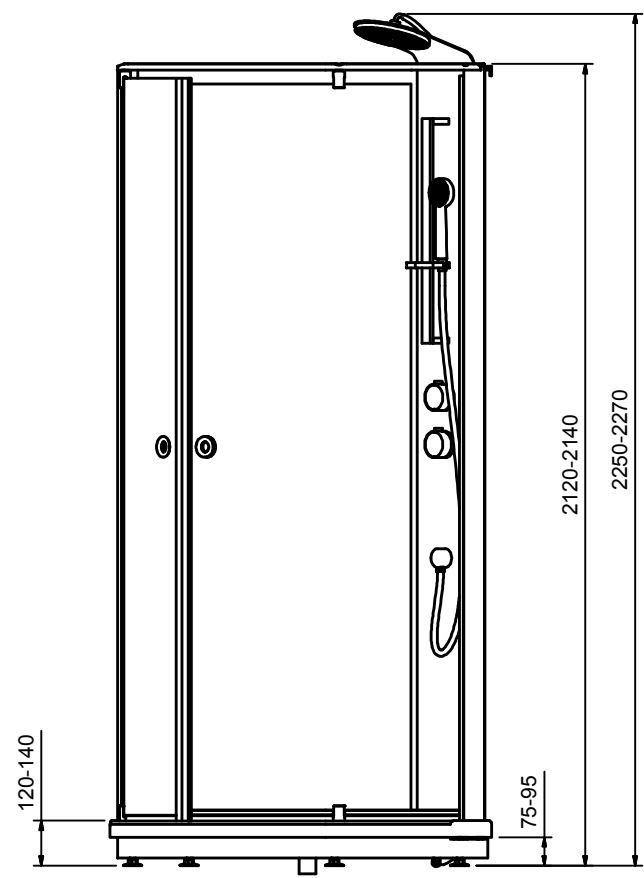

Designed by MAG	Checked by	Approved by	Appr. Date	General tolerance	Weight N/A	Projection 	Scale 1 : 20
ICONIC NORDIC ROOMS INR			Title/Name		BRIC 4		Sheet size A4
			Drawing no./Article no		Rev.		Sheet
			13507-01C		1		1 / 1