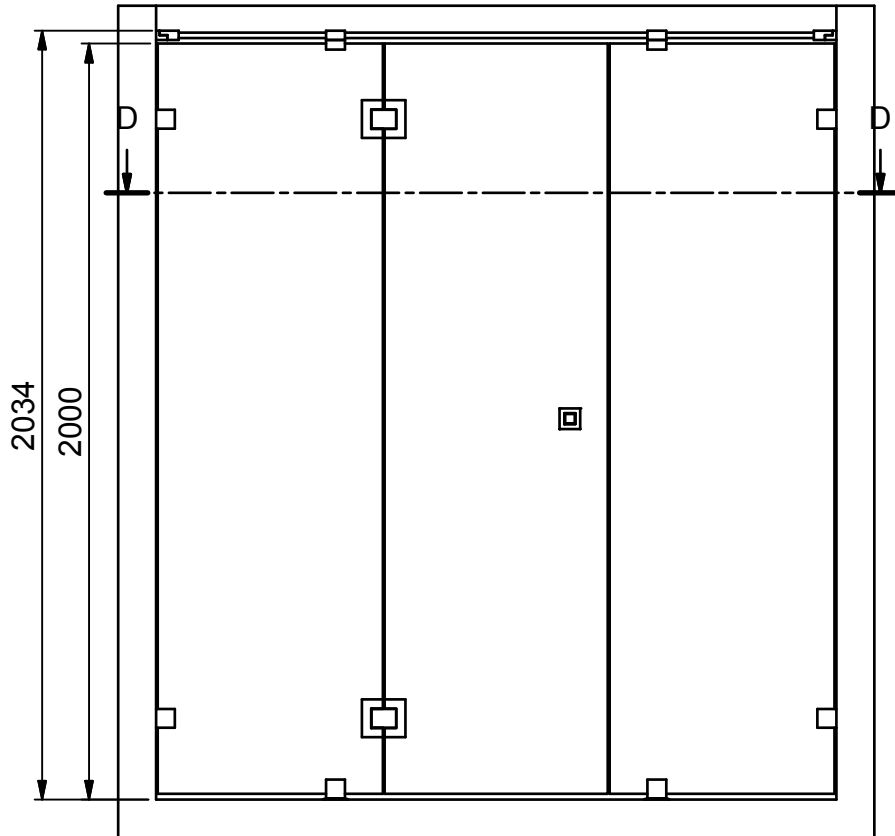

(1 : 20)

D-D (1 : 20)

Description
ARC Model 7 Left

Designed by
MSN
Date
2017-04-12

Drawing no
20045.01
Revision
B