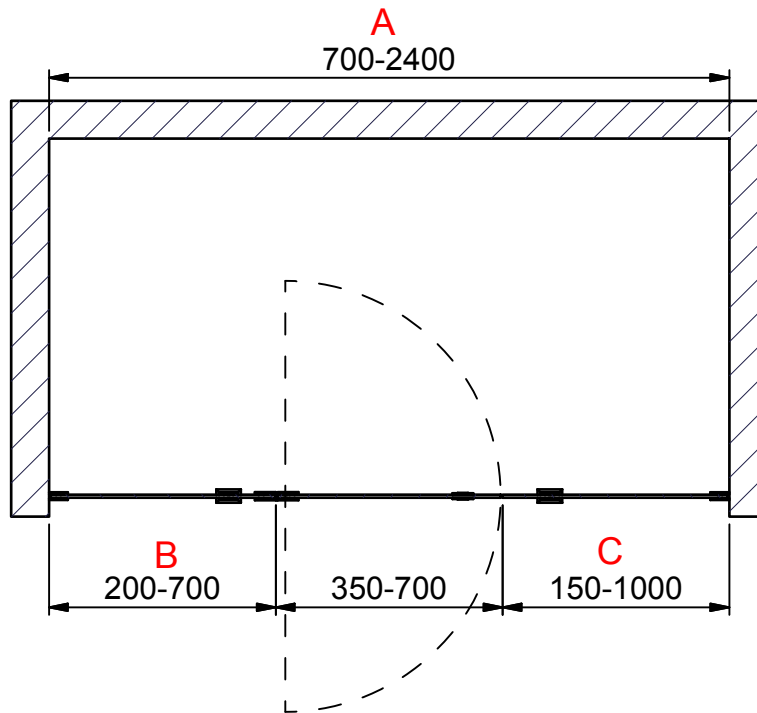

(1 : 20)

D-D (1 : 20)

Description
ARC Model 7 Left

Designed by
MSN
Date
2017-04-12

Drawing no
20045.01
Revision
B