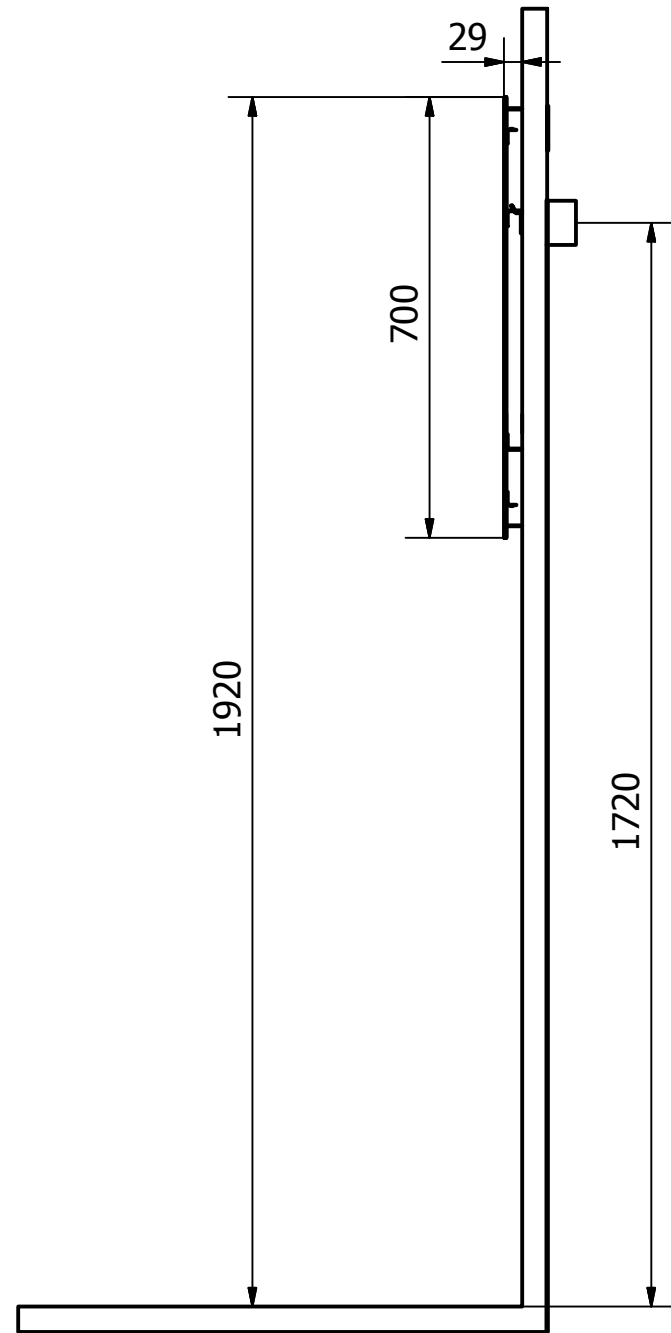

REV	DESCRIPTION	DATE	APPR.
1		2016-12-13	

C-C (1:12)

C

C

Material According to agreed specifications				A-surface -----		B-surface	
Designed by HEGU	Checked by	Approved by	Appr. Date	General tolerance ISO 2768 c	Weight N/A	Projection 	Scale 1:12
ICONIC NORDIC ROOMS INR			Title/Name Installationsmått__Spegel_Loox_70		Rev. 1	Sheet size A3 Sheet 1 / 1	