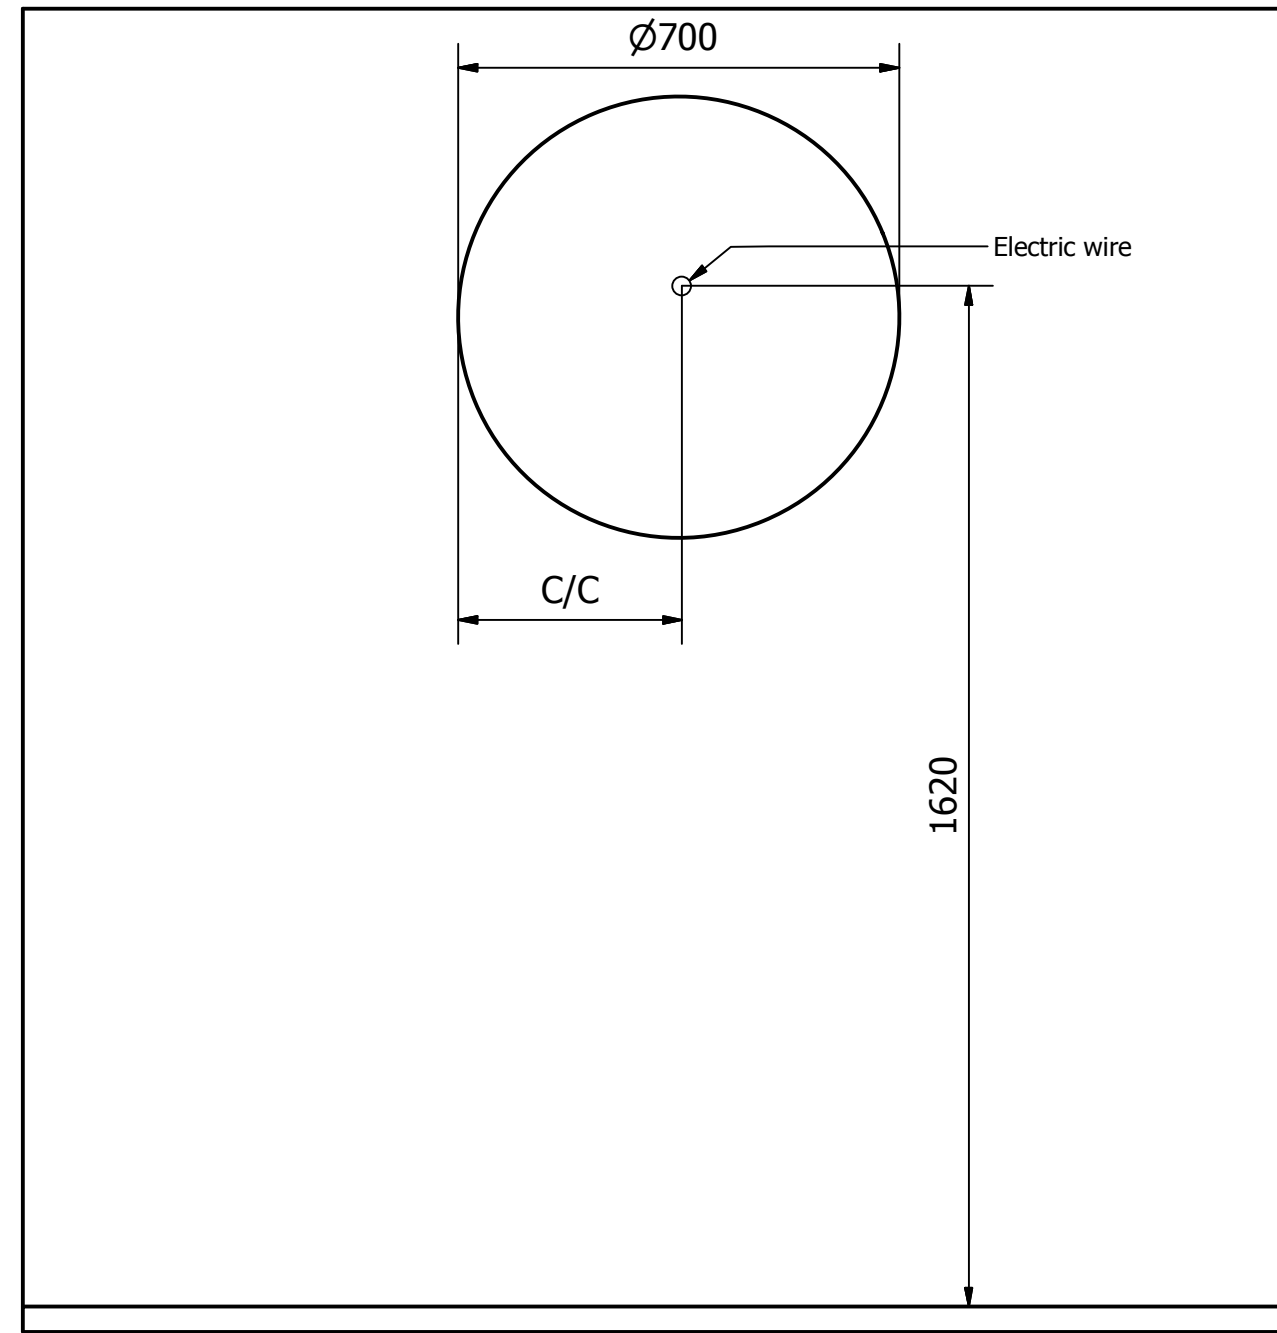

REV	DESCRIPTION	DATE	APPR.
1		2016-12-13	

C-C (1:12)

C

C

Material According to agreed specifications				A-surface -----		B-surface	
Designed by HEGU	Checked by	Approved by	Appr. Date	General tolerance ISO 2768 c	Weight N/A	Projection 	Scale 1:12
ICONIC NORDIC ROOMS INR			Title/Name Installationsmått__Spegel_Loox_70		Rev. 1	Sheet size A3 Sheet 1 / 1	