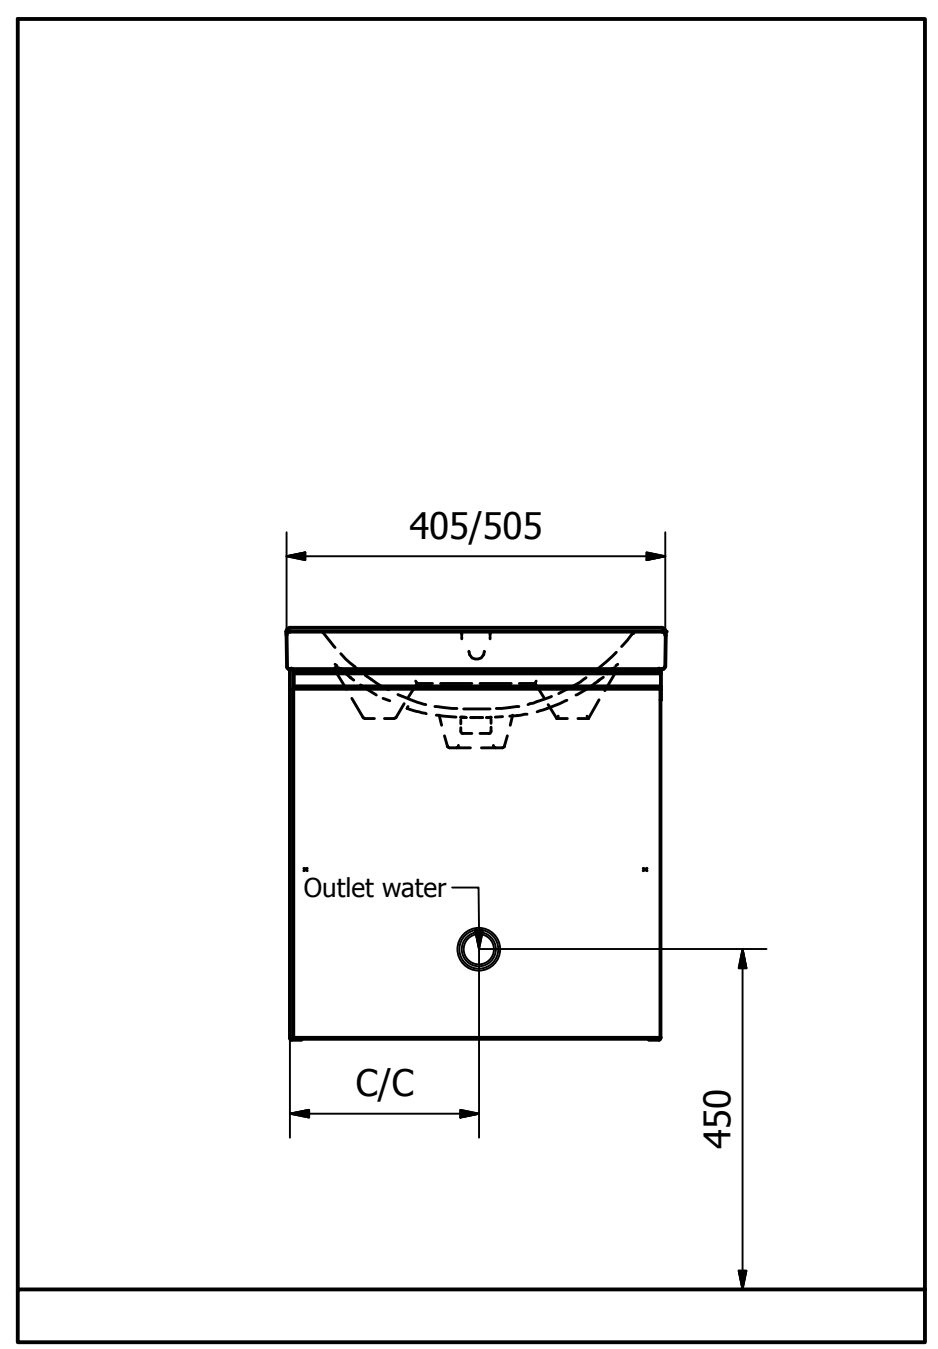

| | | | | | | | |
|--|------------|-------------|------------|---------------------------------|--------------------|--|-----------------|
| Material According to agreed specifications | | | | A-surface ----- | B-surface | | |
| Designed by KON | Checked by | Approved by | Appr. Date | General tolerance ISO 2768 c | Weight N/A | Projection ⊕ | Scale 10 : 1 |
| ICONIC NORDIC ROOMS | | | INR | | | Title/Name Installationstt_Viskan_Porclin_40_50_Lucka | |
| Drawing no/Article no | | | | | | Rev. | Sheet |
| | | | | | | 1 | 1 / 1 |