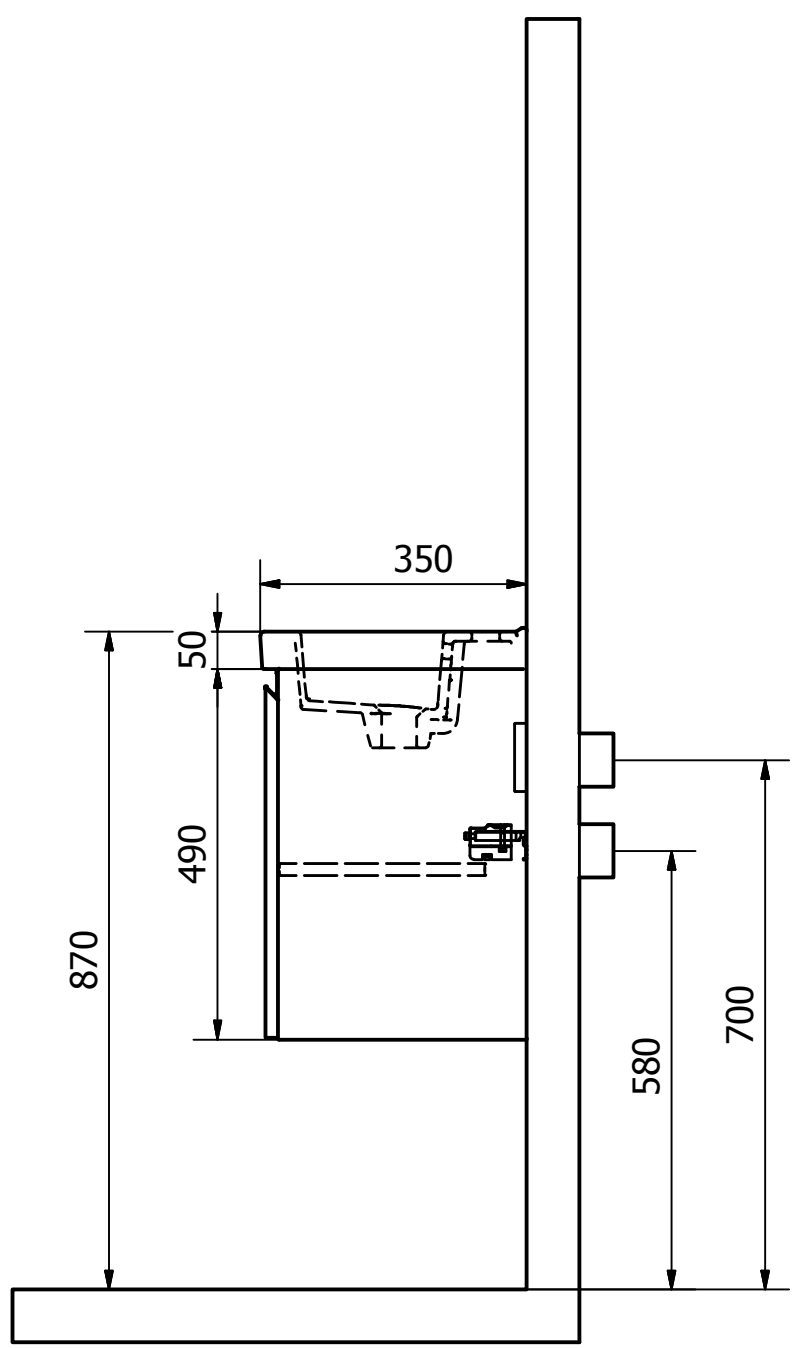

| | | | | | | | |
|--|------------|-------------|------------|---------------------------------|--------------------|--|-----------------|
| Material According to agreed specifications | | | | A-surface ----- | B-surface | | |
| Designed by KON | Checked by | Approved by | Appr. Date | General tolerance ISO 2768 c | Weight N/A | Projection ⊕ | Scale 10 : 1 |
| ICONIC NORDIC ROOMS | | | INR | | | Title/Name Installationstt_Viskan_Porclin_40_50_Lucka | |
| Drawing no/Article no | | | | | | Rev. | Sheet |
| | | | | | | 1 | 1 / 1 |