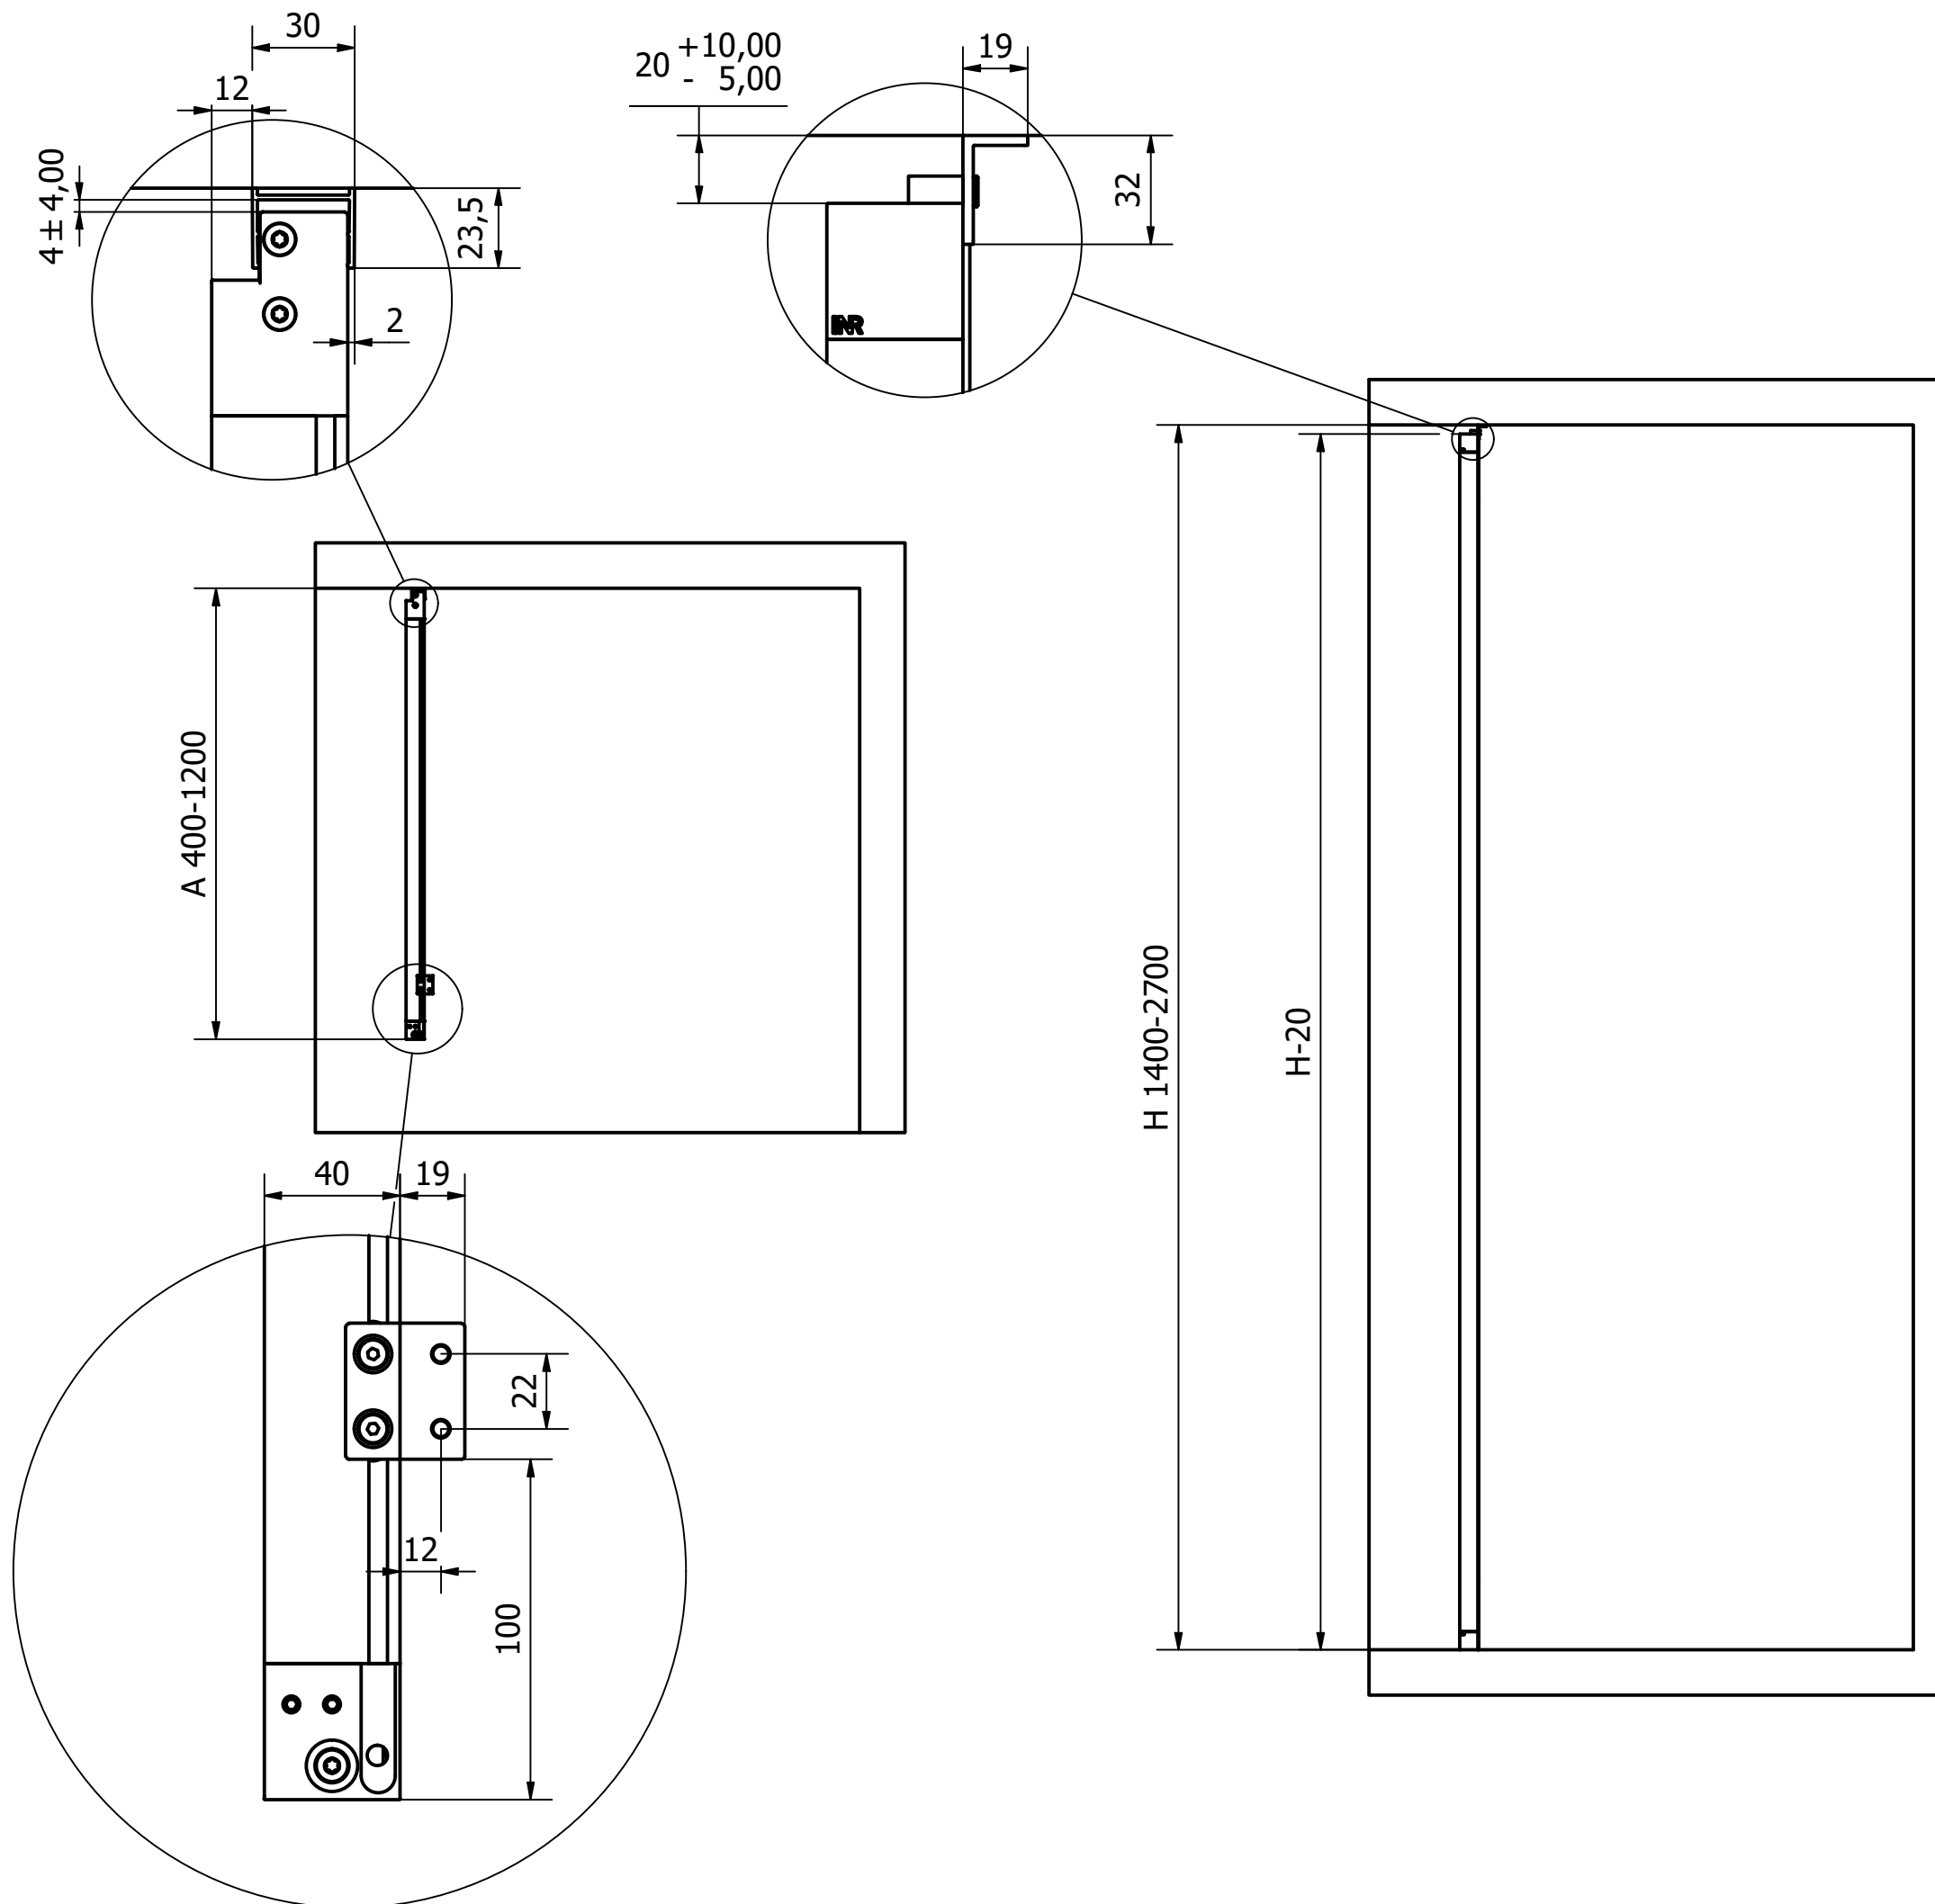

Edge 20 XL Left

3D VIEW:

CREATION DATE:  
2025-10-28