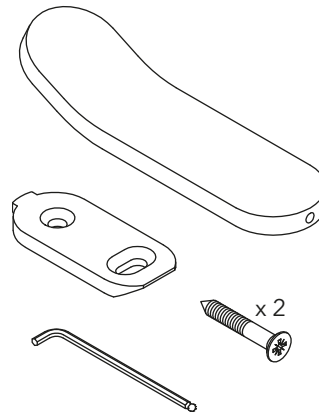

BOW

Krok | Hook

INR
ICONIC
NORDIC
ROOMS

KOMPONENTER | COMPONENTS

190418

MONTERING | INSTALLATION

1

2