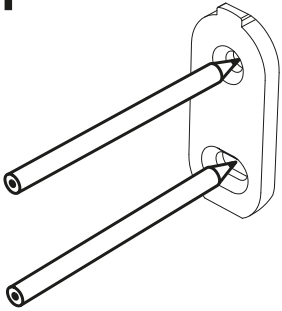

BOW

Krok | Hook

INR
ICONIC
NORDIC
ROOMS

KOMPONENTER | COMPONENTS

190418

MONTERING | INSTALLATION

1

2