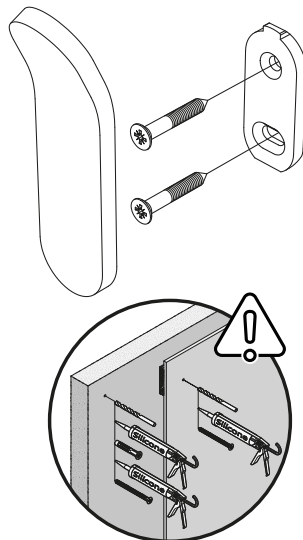

BOW

Krok | Hook

INR
ICONIC
NORDIC
ROOMS

KOMPONENTER | COMPONENTS

190418

MONTERING | INSTALLATION

1

2