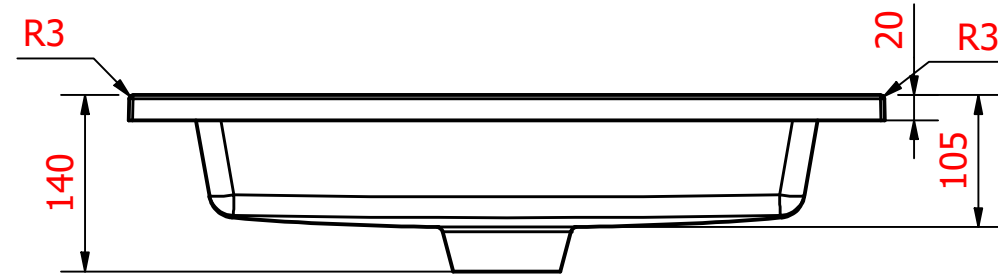

2022-10-04

Integrated overflow

A (1:3)

New
VISKAN Wash basin 60
art.nr 670060

Old
VISKAN Wash basin 60
art.nr 310060