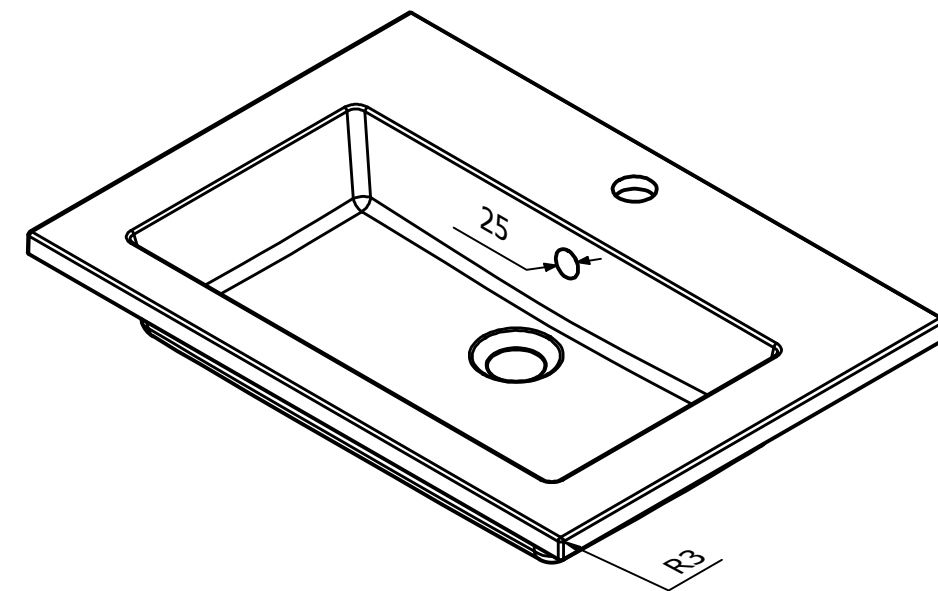

2022-10-04

Integrated overflow

A (1:3)

New
VISKAN Wash basin 60
art.nr 670060

Old
VISKAN Wash basin 60
art.nr 310060