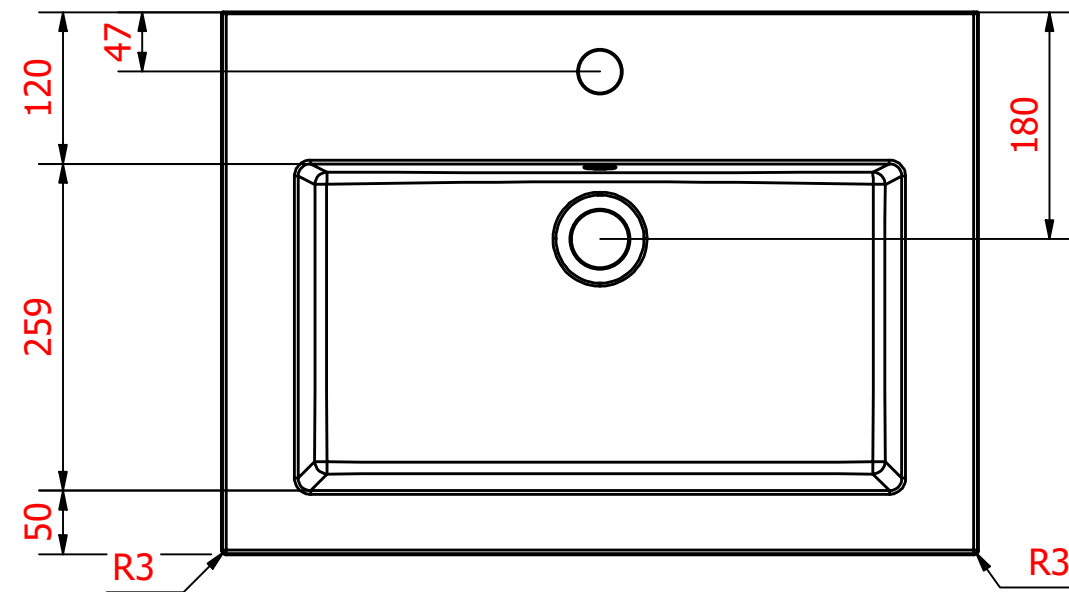

2022-10-04

Integrated overflow

A (1:3)

New
VISKAN Wash basin 60
art.nr 670060

Old
VISKAN Wash basin 60
art.nr 310060