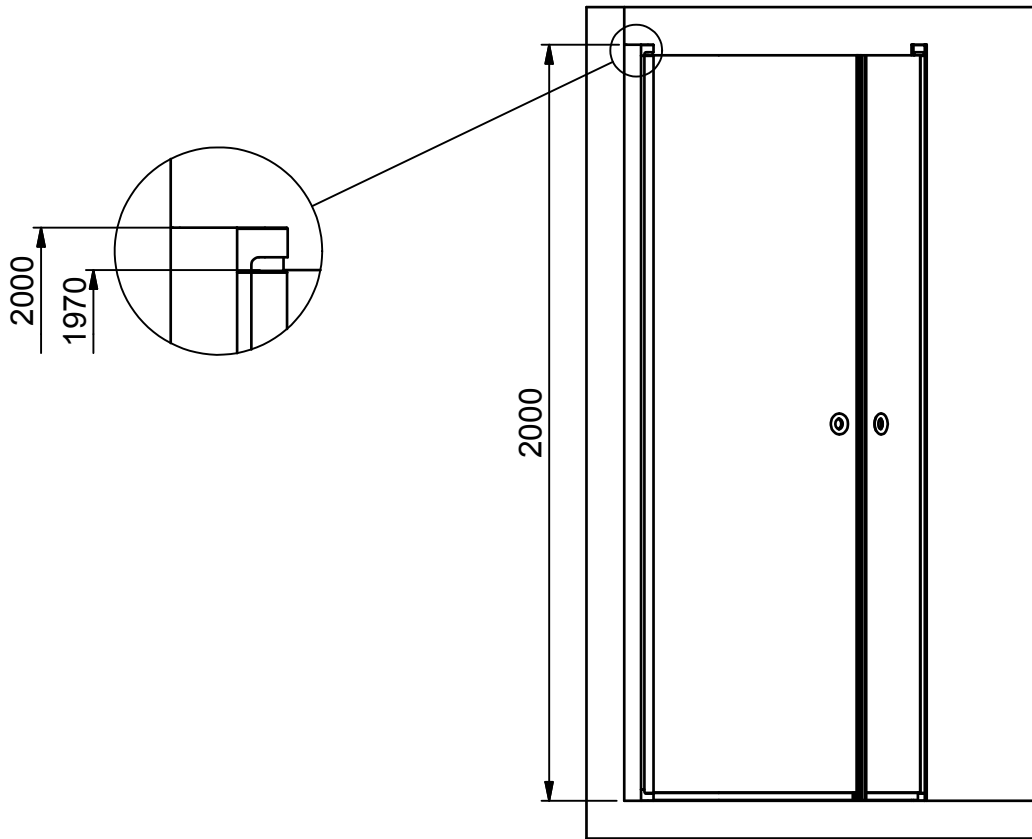

(1 : 20)

Description
LINC Model Niagara 800x800

Designed by
MSN
Date
2013-11-15

Drawing no
20079.01
Revision
A