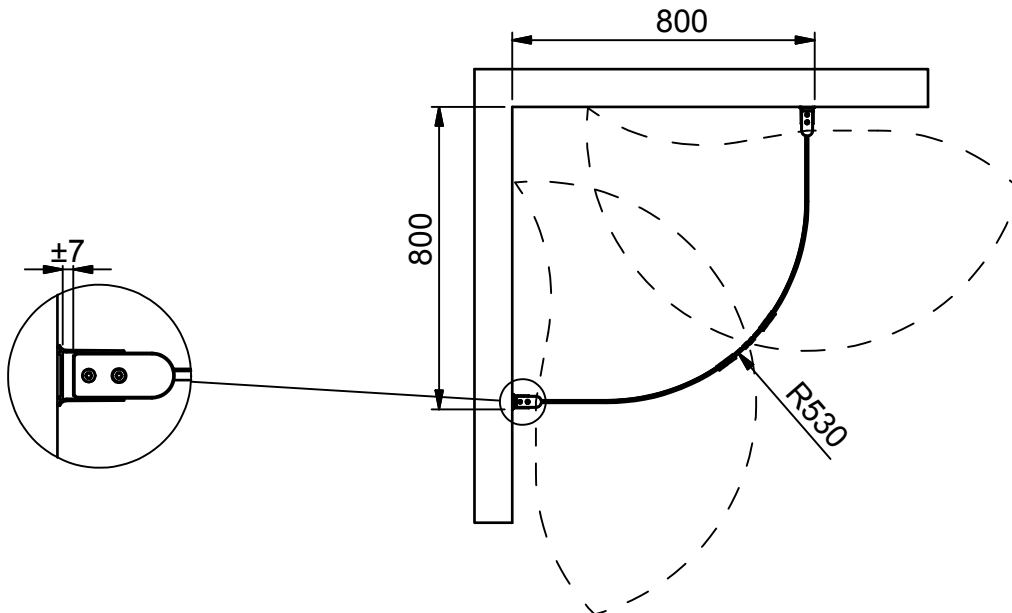

(1 : 20)

Description
LINC Model Niagara 800x800

Designed by
MSN
Date
2013-11-15

Drawing no
20079.01
Revision
A