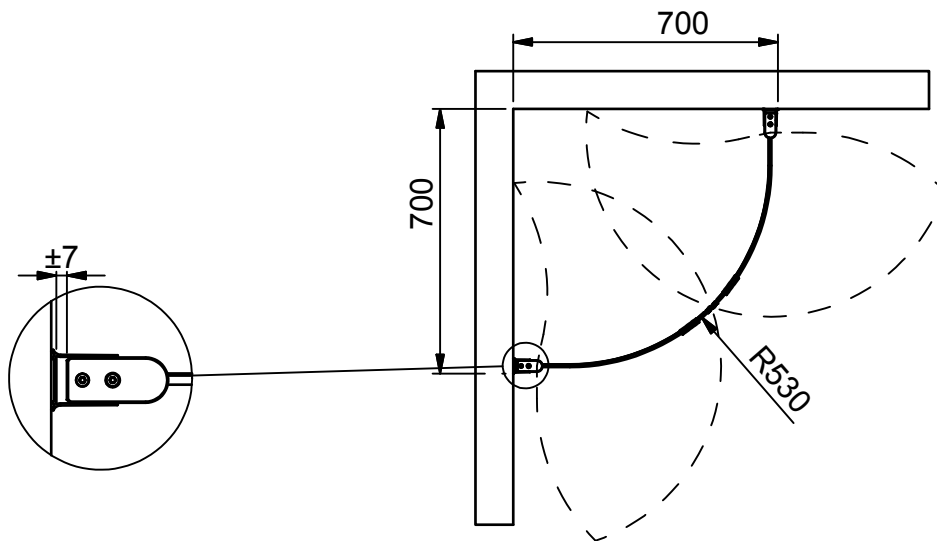

( 1 : 20 )

Description  
LINC Model Niagara 700x700

Designed by  
MSN  
Date  
2013-11-15

Drawing no  
20080.01  
Revision  
A