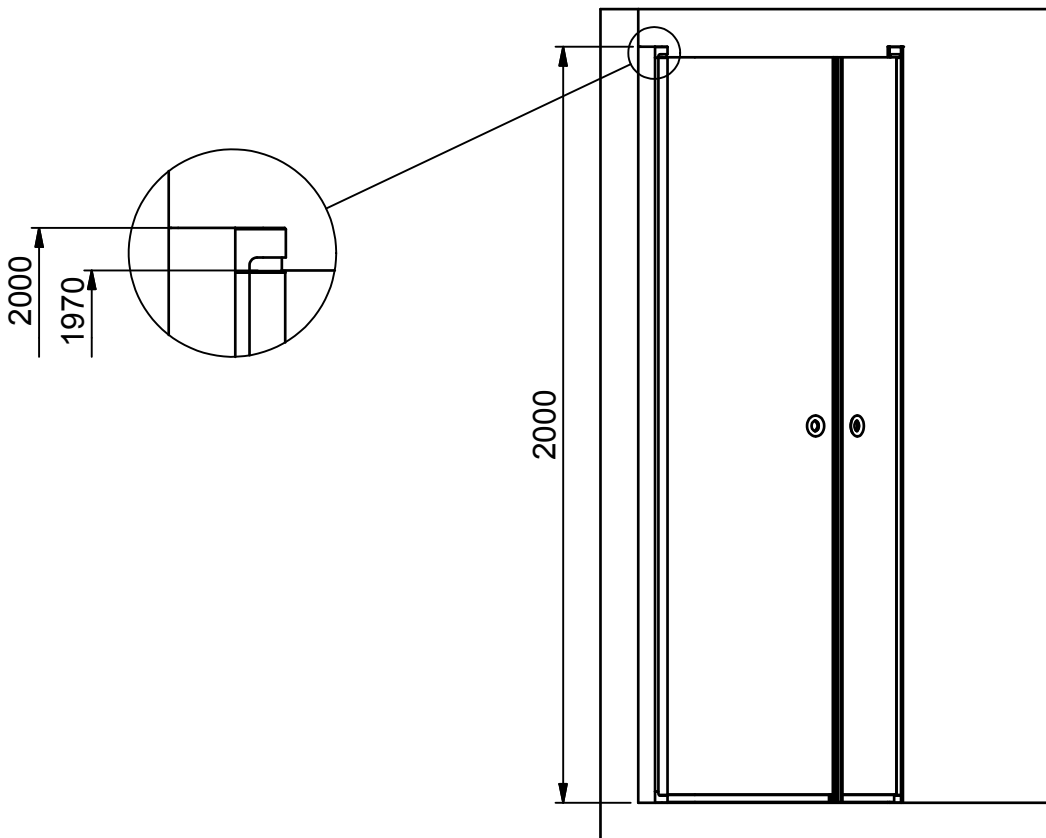

( 1 : 20 )

Description  
LINC Model Niagara 700x700

Designed by  
MSN  
Date  
2013-11-15

Drawing no  
20080.01  
Revision  
A