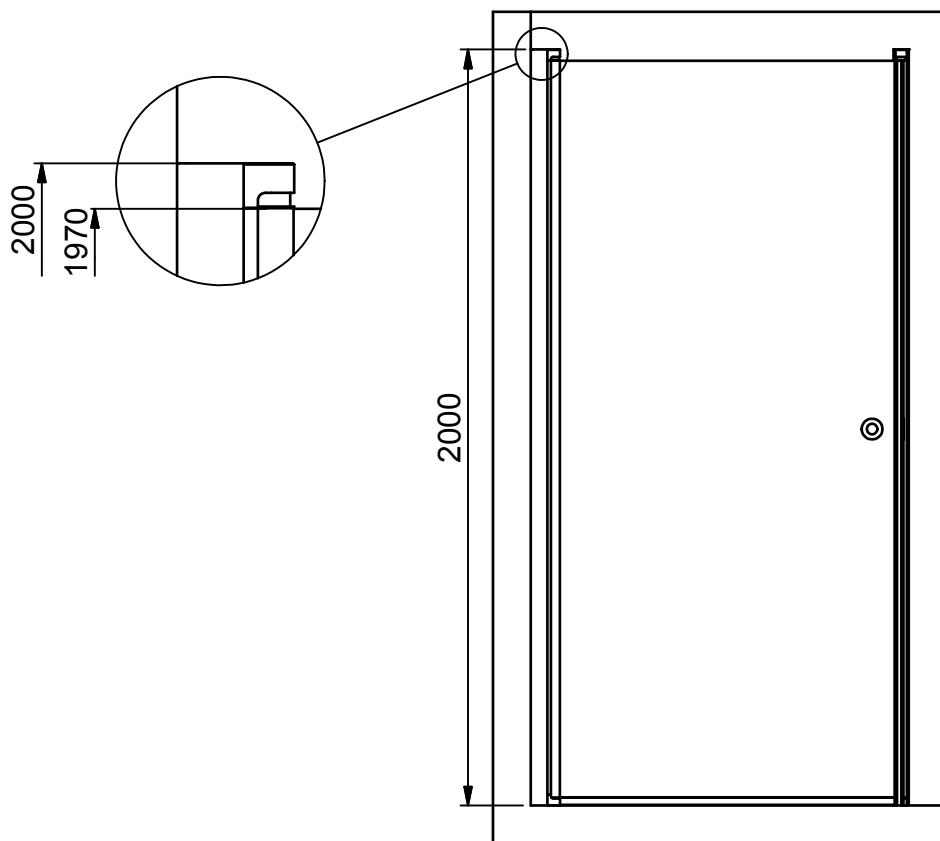

(1 : 20)

Description
LINC Angel 1000 x 1000

Designed by
MSN
Date
2014-01-22

Drawing no
20088.01
Revision
A