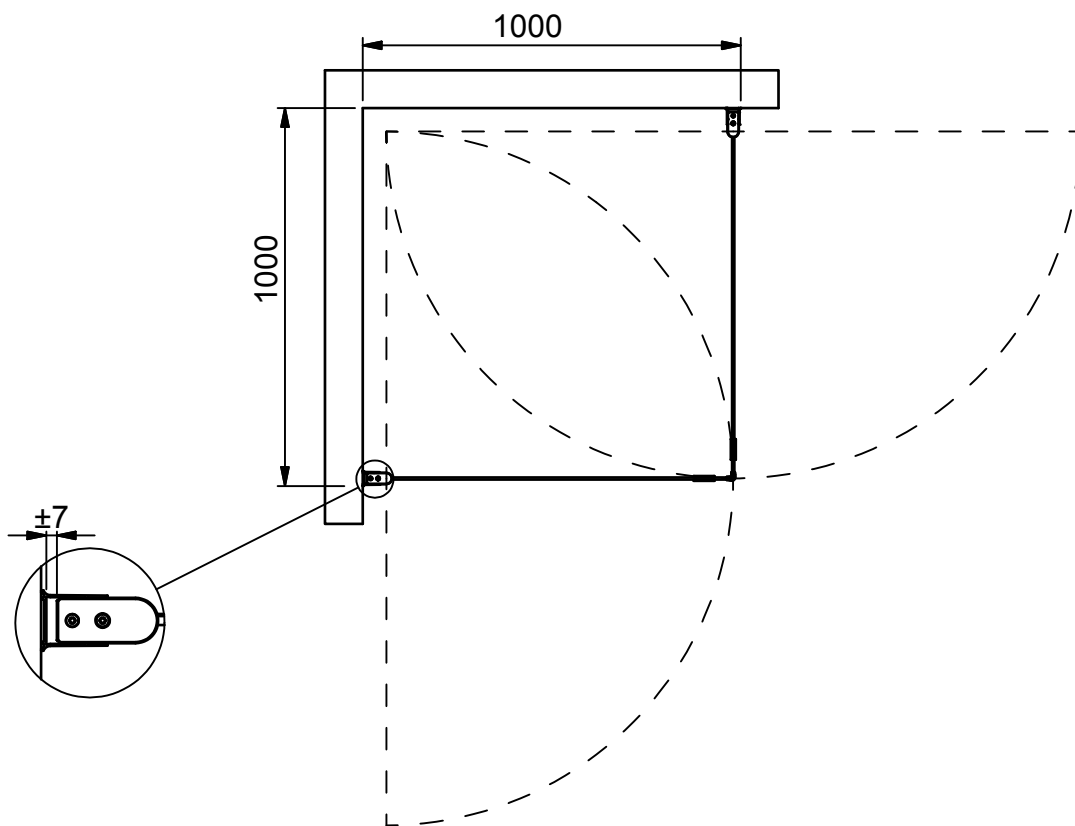

(1 : 20)

Description
LINC Angel 1000 x 1000

Designed by
MSN
Date
2014-01-22

Drawing no
20088.01
Revision
A