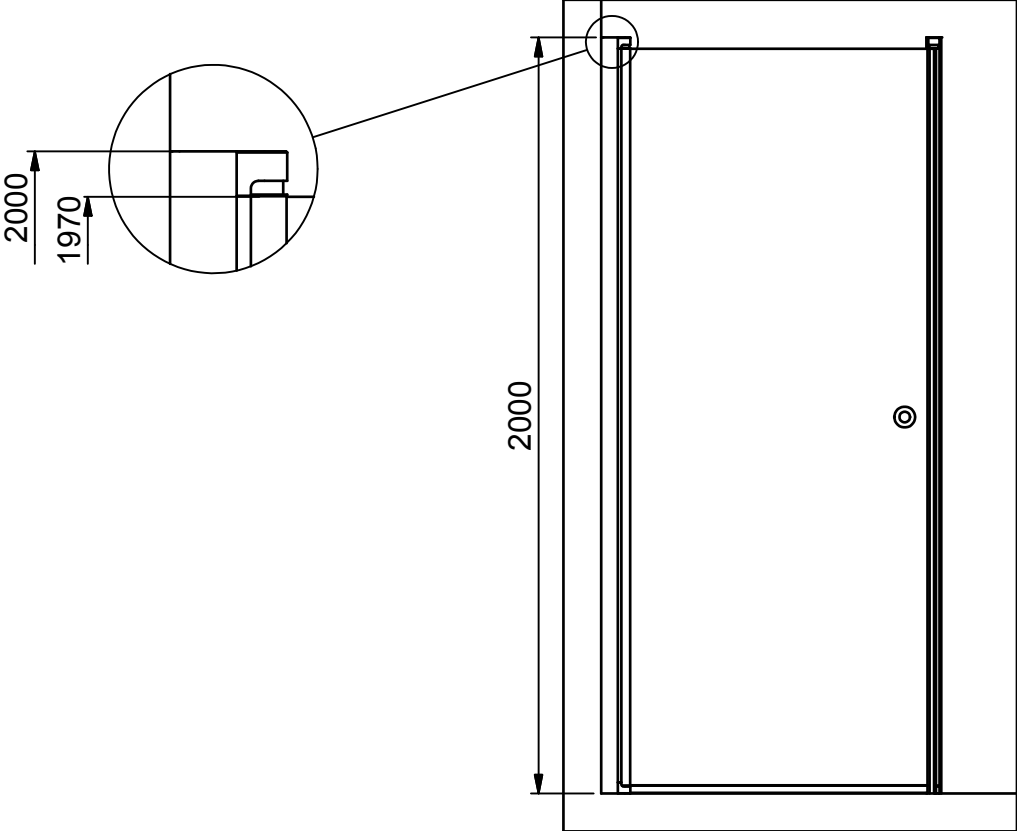

(1 : 20)

Description
LINC Angel 900 x 900

Designed by
MSN
Date
2014-01-22

Drawing no
20087.01
Revision
A