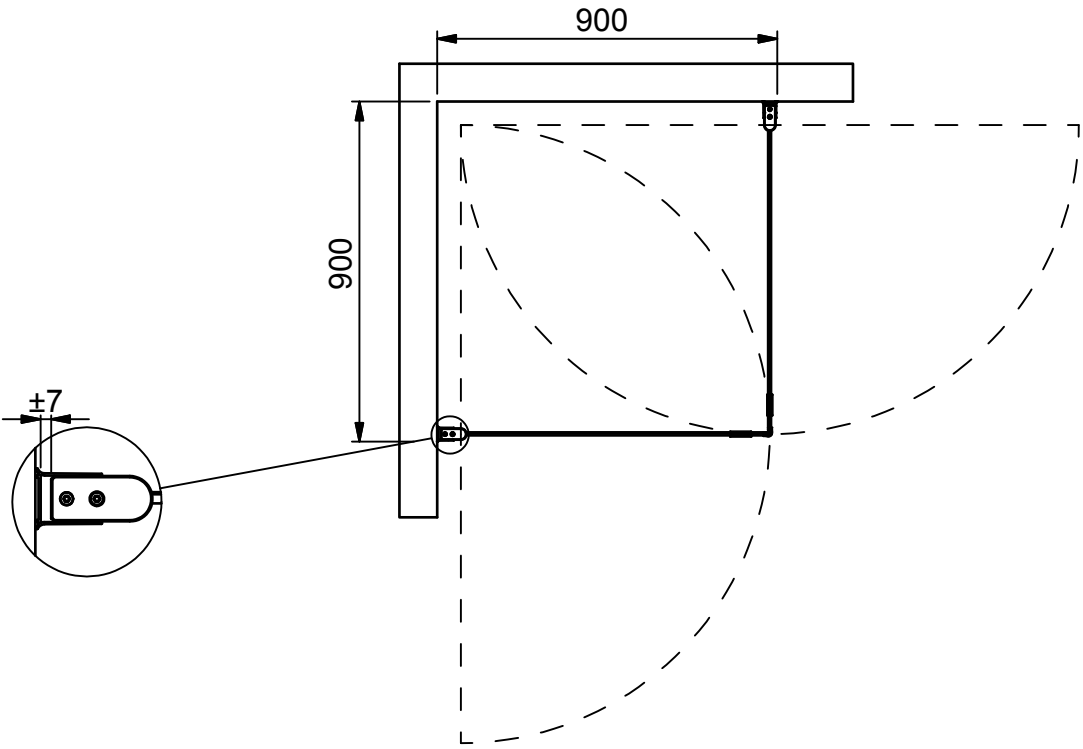

(1 : 20)

Description
LINC Angel 900 x 900

Designed by
MSN
Date
2014-01-22

Drawing no
20087.01
Revision
A