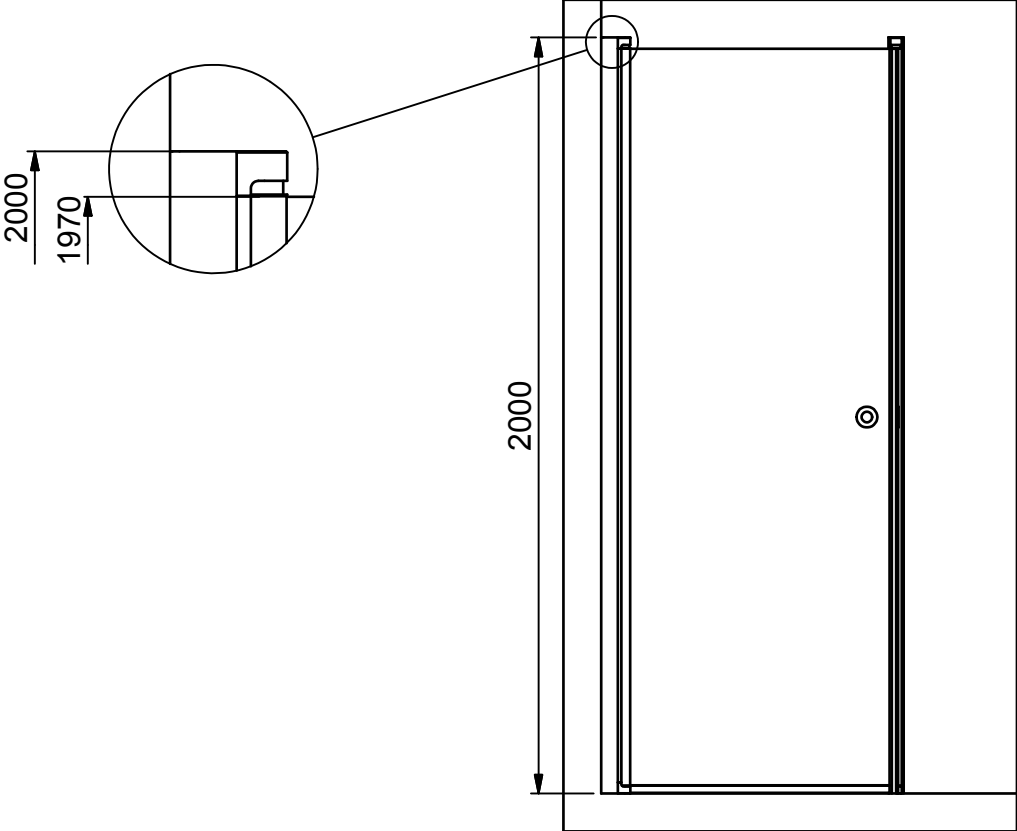

(1 : 20)

Description
LINC Angel 800 x 800

Designed by
MSN
Date
2014-01-22

Drawing no
20086.01
Revision
A