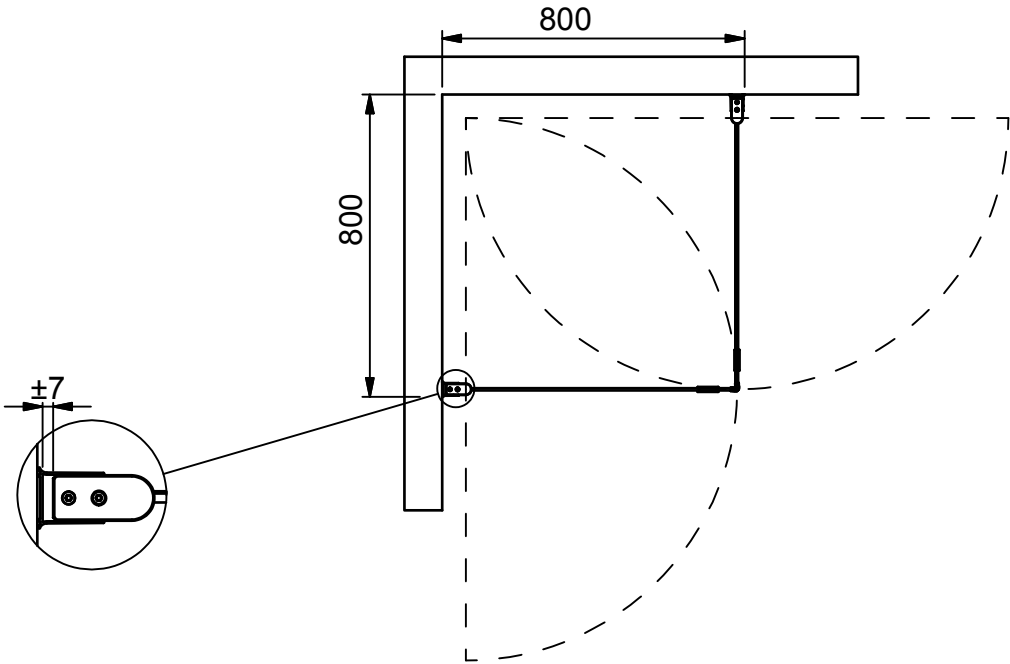

(1 : 20)

Description
LINC Angel 800 x 800

Designed by
MSN
Date
2014-01-22

Drawing no
20086.01
Revision
A