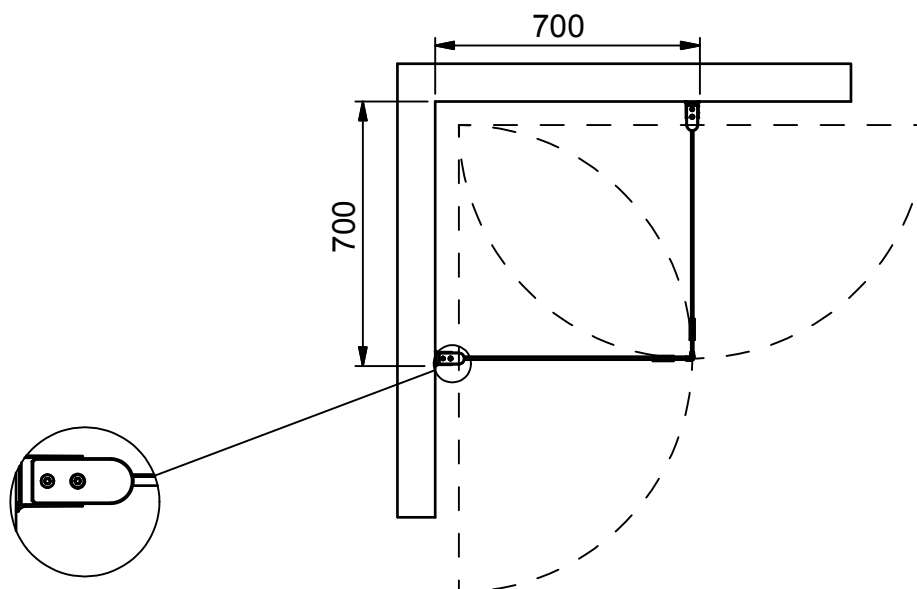

( 1 : 20 )

Description  
LINC Angel 700 x 700

Designed by  
MSN  
Date  
2014-01-22

Drawing no  
20085.01  
Revision  
A