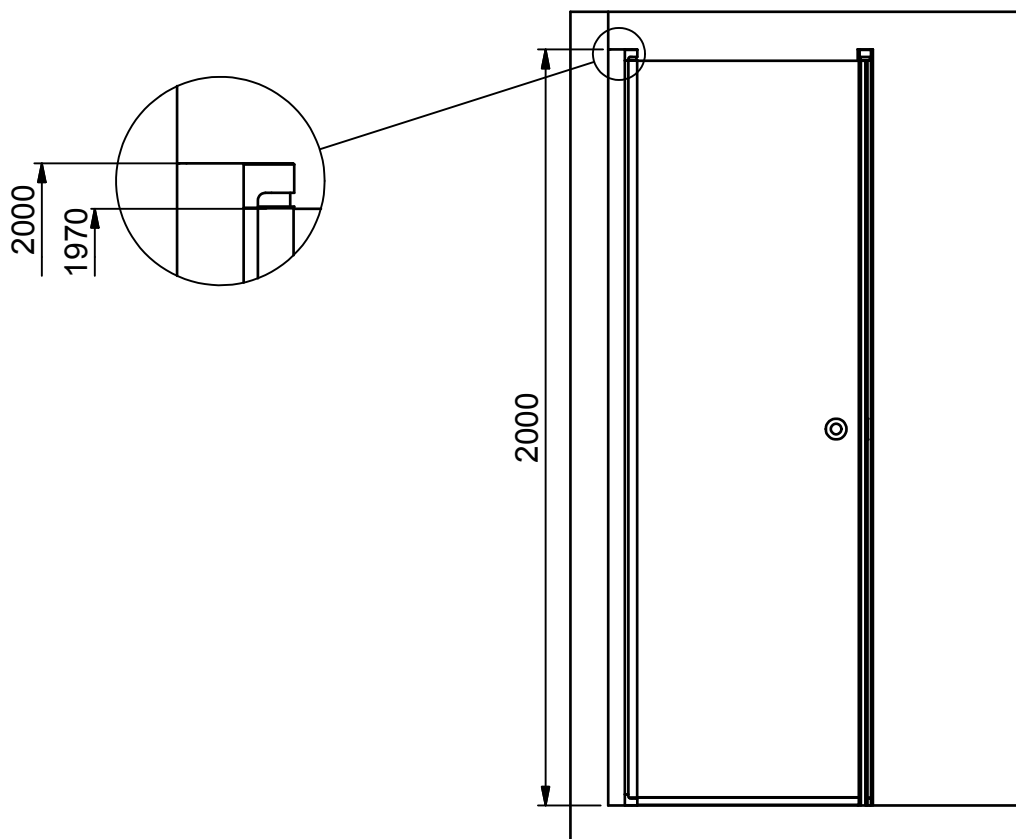

( 1 : 20 )

Description  
LINC Angel 700 x 700

Designed by  
MSN  
Date  
2014-01-22

Drawing no  
20085.01  
Revision  
A